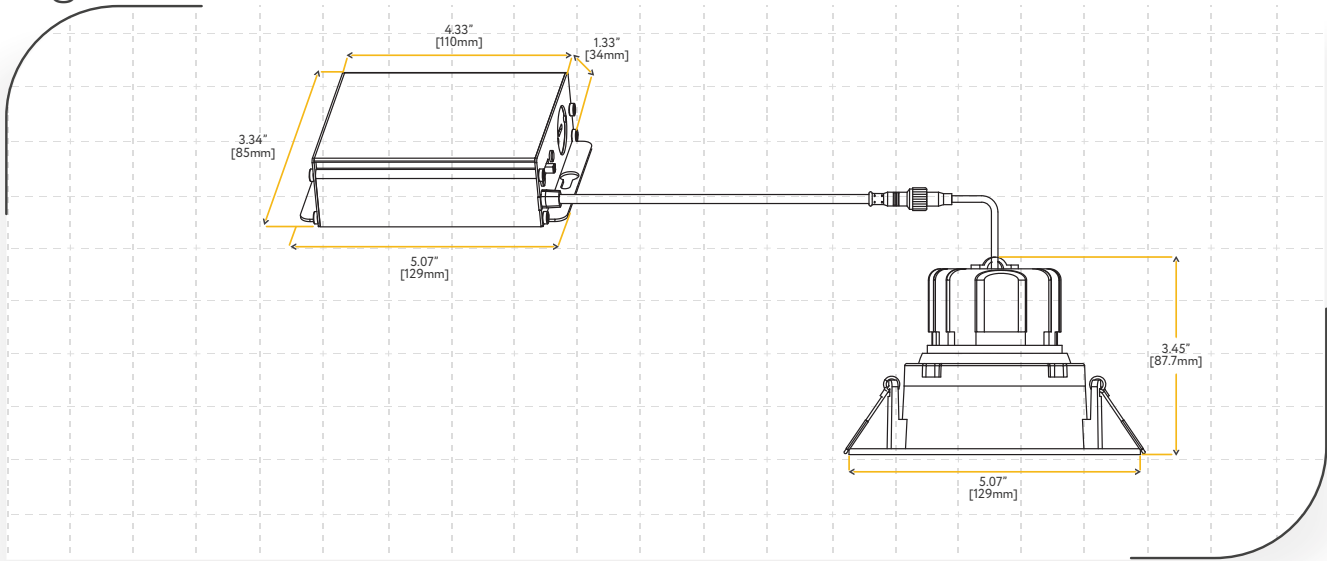

# 3.5" Regress Gimbal Round Luminaire

ITEM	G-19997			ITEM	G-19998		
DESCRIPTION	R3.5/14W/GRR/LED/5CCT			DESCRIPTION	R3.5/14W/GRR/LED/5CCT BK		
COLOR TEMP	27, 30, 35, 41, 50k	CRI	>90	COLOR TEMP	27, 30, 35, 41, 50k	CRI	>90
OUTPUT LUMEN	1400	CUTOUT	4.00"	OUTPUT LUMEN	1400	CUTOUT	4.00"
TRIM FINISH	WHITE	OD	5.10"	TRIM FINISH	BLACK	OD	5.10"
WATTAGE	14W	HEIGHT	3.50"	WATTAGE	14W	HEIGHT	3.50"
mA	340mA	INPUT VOLTS	120/227V	mA	340mA	INPUT VOLTS	120/227V
EQUIV WATTAGE	125W	OUTPUT VOLTS	33-38V	EQUIV WATTAGE	125W	OUTPUT VOLTS	33-38V
WIRE SPACE	10.40 sq inches	DIMMABLE	TRIAC OR 0-10	WIRE SPACE	10.40 sq inches	DIMMABLE	TRIAC OR 0-10

## Diagram

### New Construction Plate

- ITEM G-19969 (1 Punch Out)