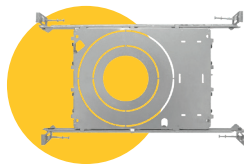

New Construction Plate

- ITEM G-19969 (1 Punch Out)