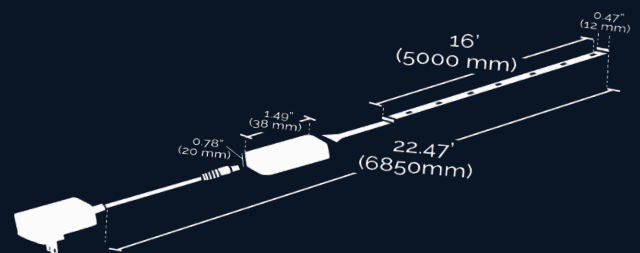

RGB Color

Plug-In

Tunable White, 80 CRI
3000-6500K

120V

Wet location, IP65

28W

Dimmable, with app

ITEM	TYPE	DIMENSIONS	WATT	CRI	VOLT	HR	PACK	MASTER
		LENGTH (mm)						
S11265	Outdoor Tape	16' (5000)	28W	80	120	25K	1-BOX	4