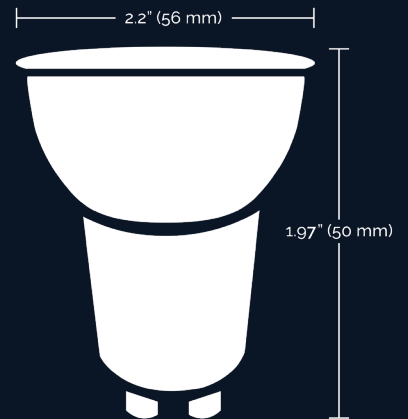

ITEM	TYPE	DIMENSIONS		WATT	LUMEN	CRI	BASE	VOLT	HR	PACK	MASTER
		MOD (mm)	MOL (mm)								
S11271	MR16	2.2" (56)	1.97" (50)	5.5W	400	80	GU10	120	25K	1-BOX	48