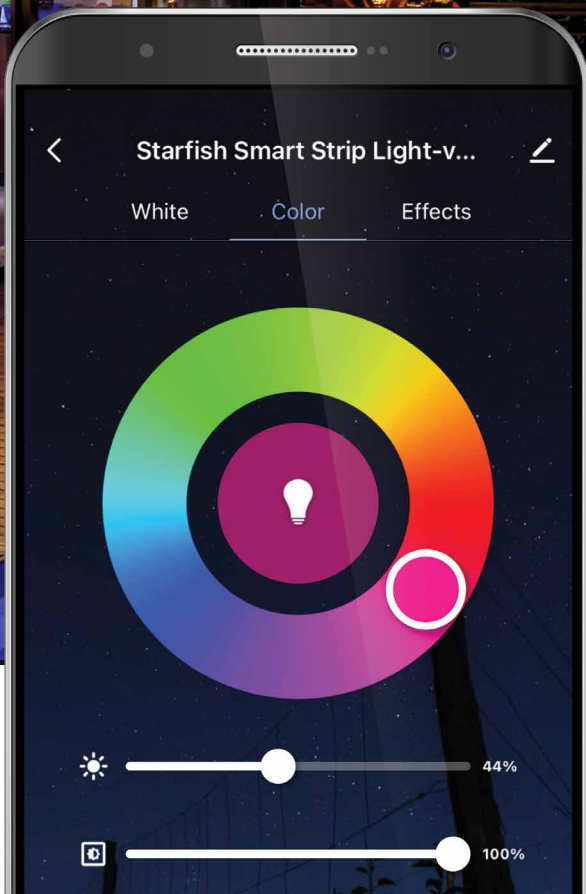

RGB Color

Plug-In

Tunable White, 80 CRI
3000-6500K

120V

Wet location, IP65

28W

Dimmable, with app

ITEM	TYPE	DIMENSIONS	WATT	CRI	VOLT	HR	PACK	MASTER
		LENGTH (mm)						
S11265	Outdoor Tape	16' (5000)	28W	80	120	25K	1-BOX	4

COLOR CHANGING STRING LIGHT

STARFISH™ smart color changing string lights, for indoor or outdoor use, offer portability in accent lighting. 10 teardrop-shaped color changing and white tunable lamps are strung from a durable 24' all-weather wire for long-lasting decorative fun.

Adjust color, light temperature, ON-OFF settings, dimming and more using the **STARFISH™** app through your mobile phone or voice control.

Great for residential use in backyards, gardens, at parties and in kid's rooms and dormitories.