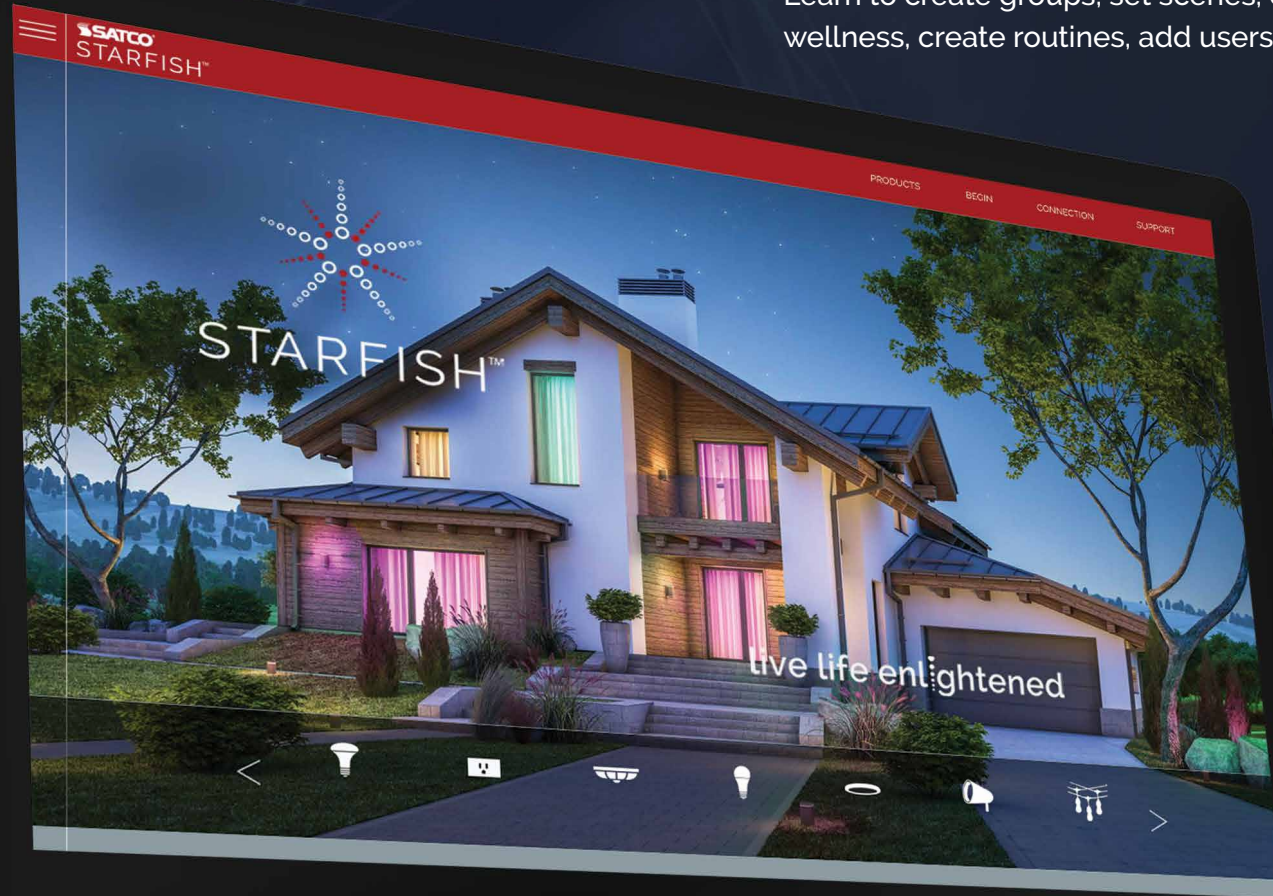

THERE IS MORE TO LEARN!

Learn to create groups, set scenes, enhance wellness, create routines, add users and more!

Visit SATCOSTARFISH.com

DOWNLOAD THE APP

Get started, scan the QR code to download the **STARFISH™** app.