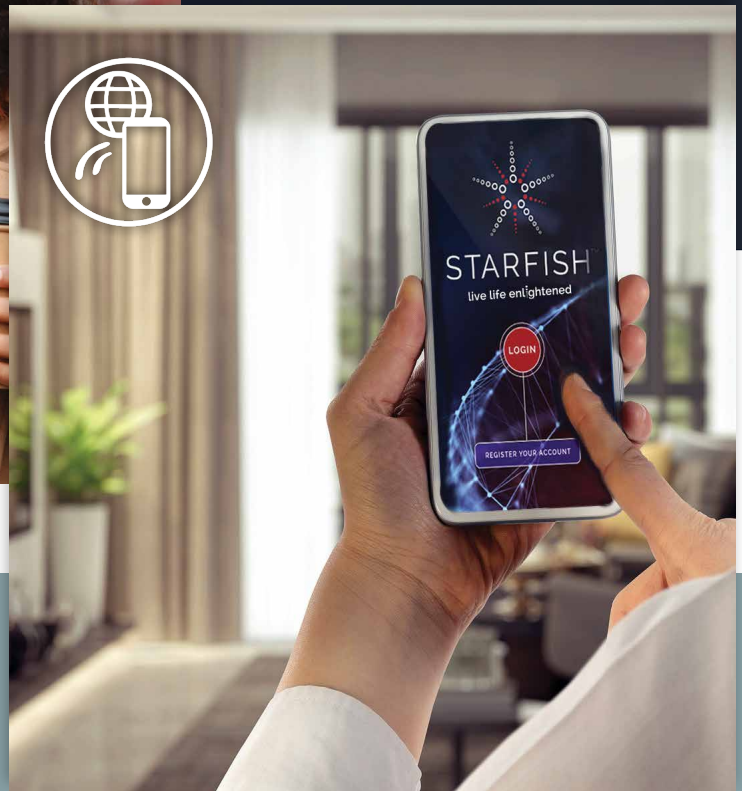

SECURITY & INTEGRATION

Inside every **STARFISH™** light and light fixture is a Wi-Fi enabled chip that is securely connected to a TLS 1.2 encrypted cloud platform to ensure the highest level of security and privacy protection including anonymous sign-in and encrypted connection.

The **STARFISH™** app can be used on both iPhone and Android devices and integrates with Hey Google, Siri and Alexa for voice control. Also compatible with SmartThings™ for total home integration.

CONNECT ANYONE

Your **STARFISH™** home allows for secure multi-device and multi-user access. The whole family can connect, set scenes and personalize their space.

When you have guests they can enjoy the freedom of smart light control and you can set the parameters. Allow for control of a room through "device" selection, or give them control of the entire home. Guests can operate **STARFISH™** without disrupting your settings or you can allow them to create their own settings—it's up to you.

CONNECT ANYWHERE

Access your home through the **STARFISH™** app with your secure login anywhere in the world. You are never out of touch.

SECURITY

Whether lighting your way for a sure-footed path or gaining peace of mind while you're away, **STARFISH™** adds that extra layer of security through automations and control of your home using voice activation and mobile technology.