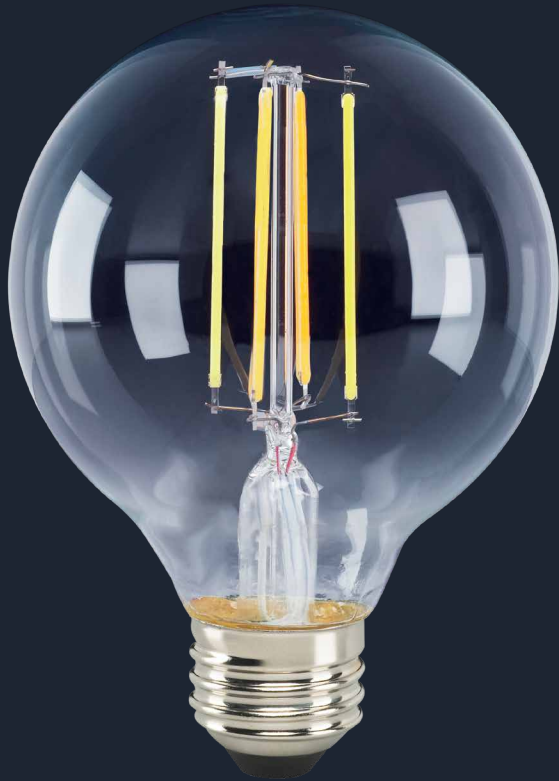

WI-FI 4.5W LED G25 CLEAR TUNABLE FILAMENT GLOBE

4.5 LED G25 Clear Tunable Filament Globe with warm-to-cool white setting is smart, aesthetic and offers thousands of CCT selections from 2700-5000K.

Dimmable with **STARFISH™** app, damp location rated and approved for enclosed fixtures, it is suitable for bath vanities and kitchen locations.