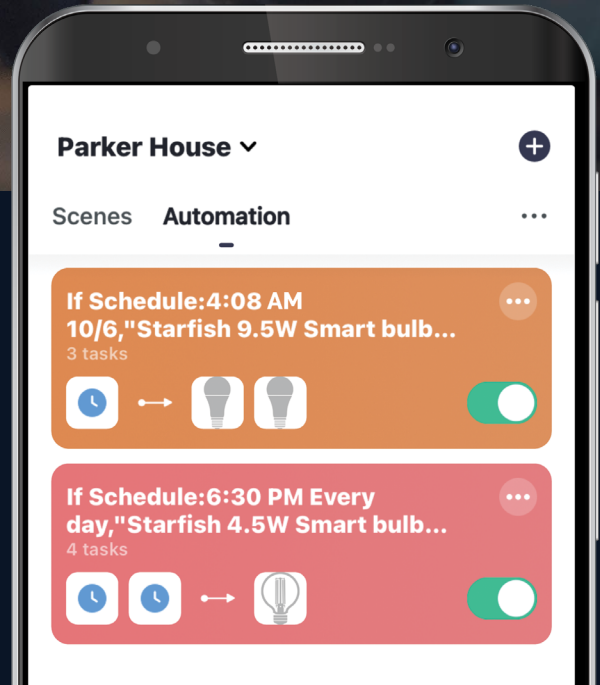

ITEM	TYPE	DIMENSIONS			RATINGS			PACK	MASTER
		LENGTH (mm)	WIDTH (mm)	HEIGHT (mm)	INC.	LED	VOLTAGE		
S11270	ON-OFF DIMMER Outlet	2.87"(72.89)	1.69"(42.92)	1.97"(50.03)	300W	150W	120V	1-BOX	12