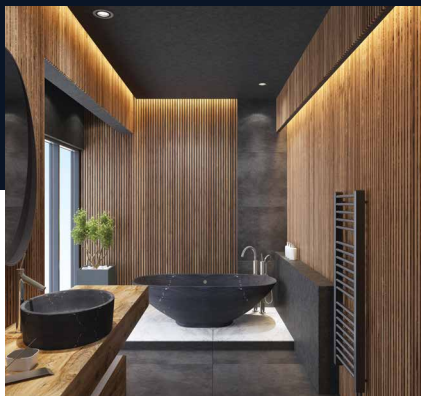

DECORATIVE COLOR-CHANGING TAPE LIGHT

STARFISH™ color changing tape lights slip right up and into tight places adding accent, ambience and attraction to corners, cabinets and more. Flexible, fun and Wi-Fi smart, **STARFISH™** color changing tape lights can create soft elegant settings or vibrant technicolor experiences.

Use with voice activation to brighten up areas during a task or set up dynamic scenes for theme nights, routines and parties.

Tape lights can offer an added layer of safety along staircase risers and areas where lighting is hard to place.

Tape lights can help open up space and create atmosphere.