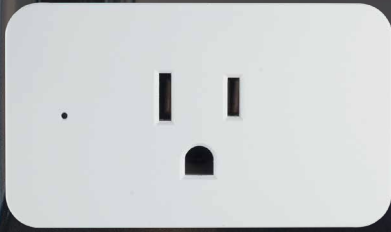

STARFISH™ WI-FI DIMMING SMART OUTLET