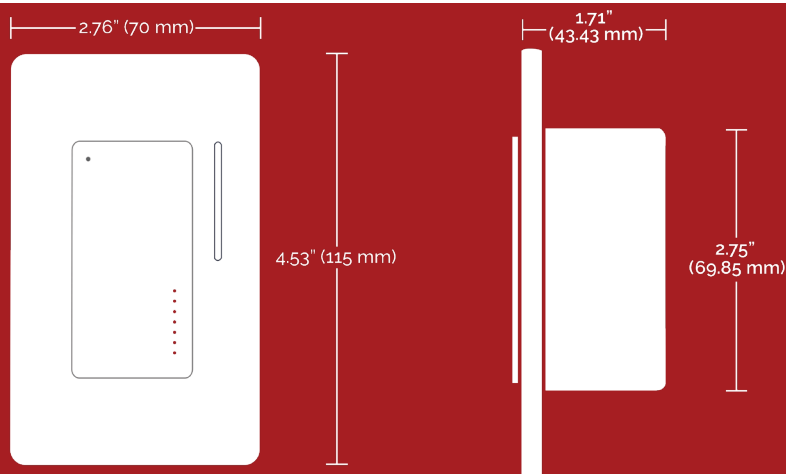

Direct Wire, Neutral Wire required

ITEM	TYPE	DIMENSIONS			RATINGS					PACK	MASTER
		HEIGHT(mm)	WIDTH(mm)	DEPTH (mm)	AMPS	MOTOR	INC.	LED	VOLTAGE		
S11267	ON-OFF Switch	4.53"(115)	2.76"(70)	1.71"(43.43)	6A	3.6A	1800W	1800W	120V	1-BOX	12
S11268	Dimmer	4.53"(115)	2.76"(70)	1.71"(43.43)	N/A	N/A	450W	150W	120V	1-BOX	12