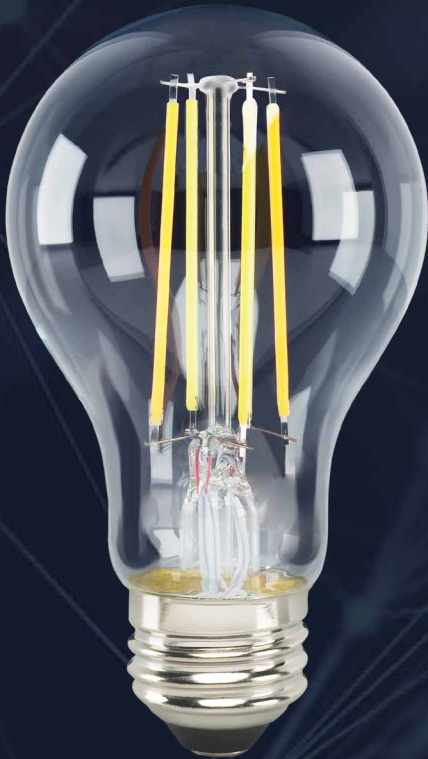

WI-FI 5W LED A19 CLEAR FILAMENT BULB

The A19 Tunable White Clear Filament bulb combines a vintage look and modern technology. With endless variations of warm-to-cool whites, on or off, the A19 filament adds intrigue to your home.