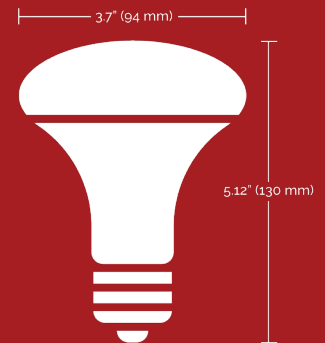

ITEM	TYPE	DIMENSIONS		WATT	LUMENS	CRI	BASE	VOLT	HR	PACK	MASTER
		MOD (mm)	MOL (mm)								
S11255	BR30	3.70" (94)	5.12" (130)	9.5W	800	80	E26	120	25K	1-BOX	12
S11256	BR30	3.70" (94)	5.12" (130)	9.5W	800	80	E26	120	25K	2-BOX	12
*S11257	BR30	3.70" (94)	5.12" (130)	9.5W	760	90	E26	120	25K	1-BOX	12

MOD = Diameter | MOL = Length

* T20 Compliant