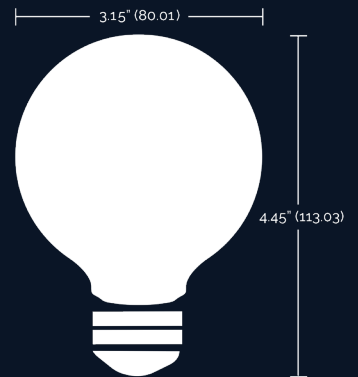

ITEM	TYPE	DIMENSIONS		WATT	LUMEN	CRI	BASE	VOLT	HR	PACK	MASTER
		MOD (mm)	MOL (mm)								
S11251	G25	3.15" (80.01)	4.45" (113.03)	4.5W	450	80	E26	120	15K	1-BOX	24