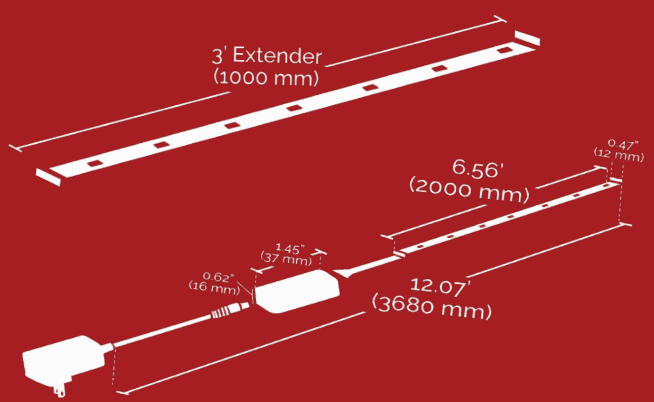

8W 3' Indoor LED RGB & TW Tape Light Ext.

S11264 1 PER BOX

- RGB Color
- Tunable White, 80 CRI 3000-6500K
- Damp location, Indoor
- Dimmable, with app

- Plug-In
- 120v
- 20W