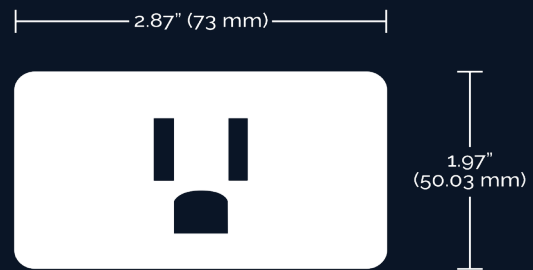

Dry location

Plug-in

WI-FI 10A Mini Square ON-OFF Plug-in Outlets

S11269 2 PER BOX

WI-FI 15A ON-OFF Outlet

S11266 1 PER BOX

ITEM	TYPE	DIMENSIONS			RATINGS				PACK	MASTER
		LENGTH (mm)	WIDTH (mm)	HEIGHT (mm)	AMPS	INC.	LED	VOLTAGE		
S11266	ON-OFF Outlet	2.87" (72.89)	1.69" (42.92)	1.97" (50.03)	15A	1800W	1800W	120V	1-BOX	12
S11269	Mini Square Plug-In Outlet	1.99" (50.54)	1.99" (50.54)	1.99" (50.54)	10A	1200W	1200W	120V	2-BOX	12