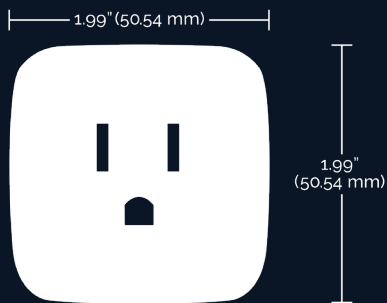

STARFISH™ WI-FI ON-OFF SMART OUTLETS

Enable **smart** ON-OFF of small appliances with **STARFISH™** plug-in outlets.

ON-OFF operation is available in mini and rectangular sizing for convenient spacing, with ratings of 10A for the mini plug and 15A for the rectangular.

Dry location

Plug-in

WI-FI 10A Mini Square ON-OFF Plug-in Outlets

S11269 2 PER BOX

WI-FI 15A ON-OFF Outlet

S11266 1 PER BOX

ITEM	TYPE	DIMENSIONS			RATINGS				PACK	MASTER
		LENGTH (mm)	WIDTH (mm)	HEIGHT (mm)	AMPS	INC.	LED	VOLTAGE		
S11266	ON-OFF Outlet	2.87" (72.89)	1.69" (42.92)	1.97" (50.03)	15A	1800W	1800W	120V	1-BOX	12
S11269	Mini Square Plug-In Outlet	1.99" (50.54)	1.99" (50.54)	1.99" (50.54)	10A	1200W	1200W	120V	2-BOX	12