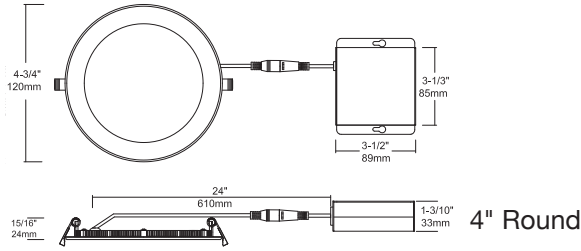

Halco LED Slim Downlight Series

Product #: _____ Type: _____

Project: _____ Date: _____

Comments: _____ Initials: _____

Ordering Information