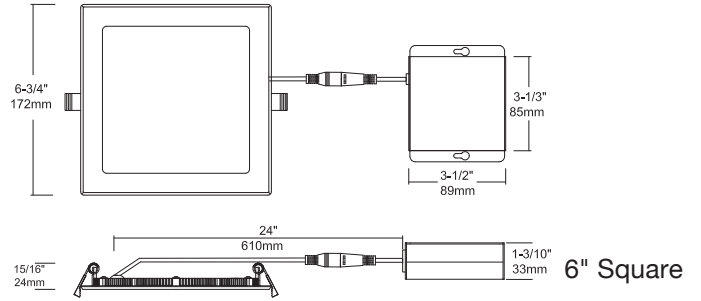

Halco LED Slim Downlight Series

Product #: _____ Type: _____

Project: _____ Date: _____

Comments: _____ Initials: _____

Ordering Information