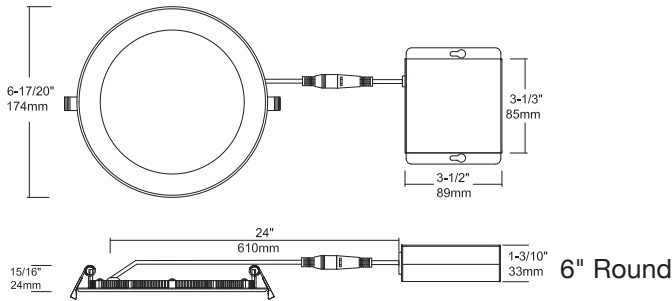

Halco LED Slim Downlight Series

Product #: _____ Type: _____

Project: _____ Date: _____

Comments: _____ Initials: _____

Ordering Information