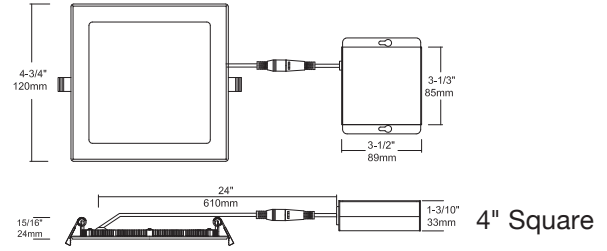

Halco LED Slim Downlight Series

Product #: _____ Type: _____

Project: _____ Date: _____

Comments: _____ Initials: _____

Ordering Information