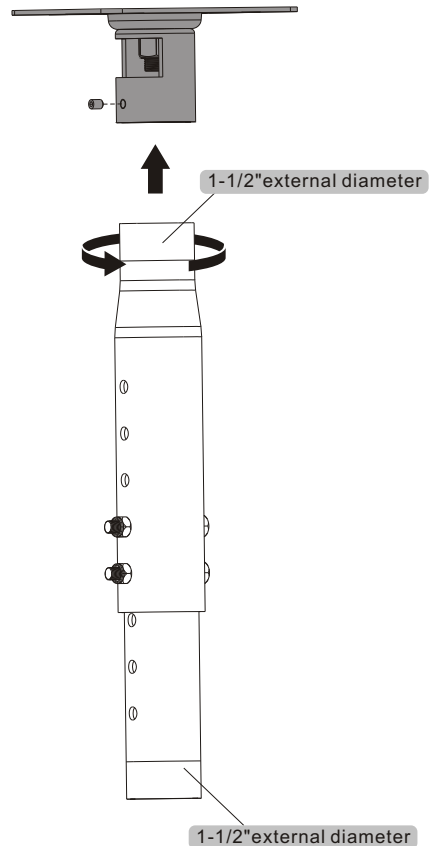

inner column (x1)  
A

outer column (x1)  
B

### Package M

M8x70 (x2)  
M-A

M8 nut (x2)  
M-B

### 1. Assembling the columns

Attach the inner column to the outer column at the desired position using appropriate bolts and nuts.

### 2. Installing the Column to the Ceiling Plate

1-1/2" external diameter