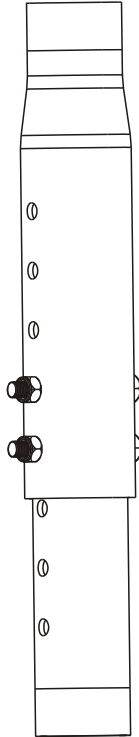

## Flat Panel Ceiling Mount Accessory

**PLB-CE8-04**

ISSUED: MAR. 2013

**NOTE:** Read the entire instruction manual before you start installation and assembly. **WARNING**

- Do not begin the installation until you have read and understood all the instructions and warnings contained in this installation sheet. If you have any questions regarding any of the instructions or warnings, please contact your local distributor.
- Improper installation of this product may cause damage or serious injury.
- This product is intended for indoor use only. Using this product outdoors could lead to product failure and personal injury.

## Component Checklist

**IMPORTANT:** Ensure that you have received all parts according to the component checklist prior to installation. If any parts are missing or faulty, telephone your local distributor for a replacement.

inner column (x1)  
A

outer column (x1)  
B

### 2. Installing the Column to the Ceiling Plate

1-1/2" external diameter