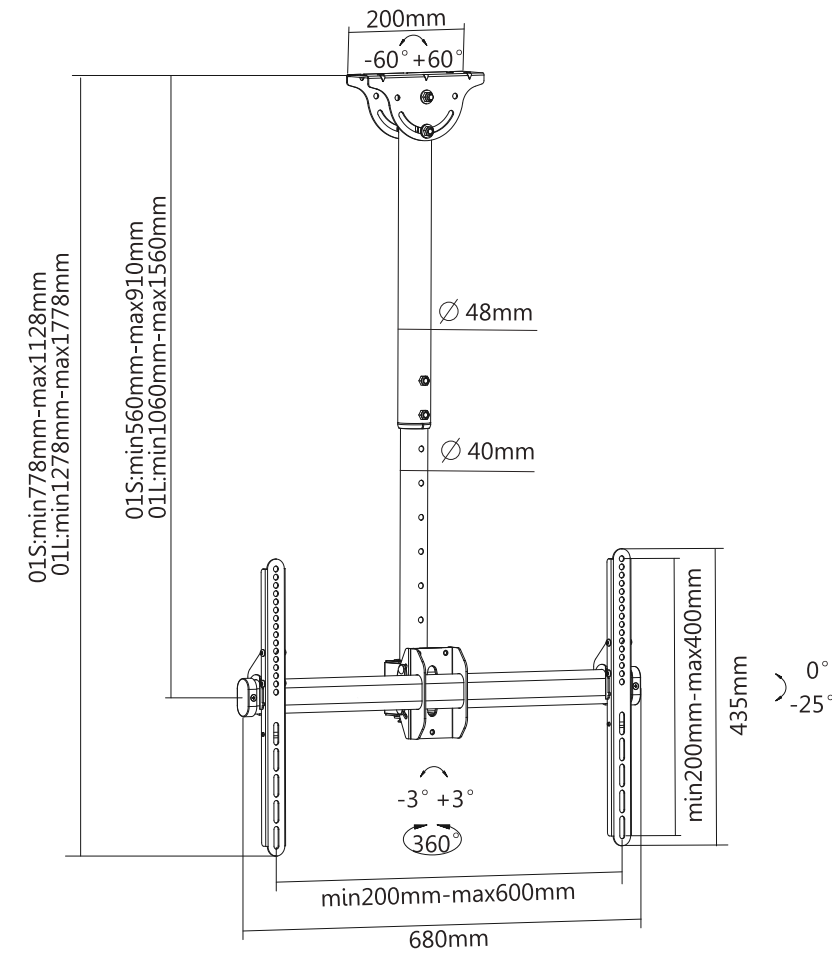

NOTE: ALL MATERIAL COMPLIANT ROHS STANDARD

REVISION INFORMATION			
Rev.	Rev. Date	Modified By	Brief Description

**EAGLE**  
ELECTRONICS  
EagleG.com - Quality You Can Trust...

DRAWN BY	DATE: 2015/9/16	DESCRIPTION: Telescopic Full-motion TV Ceiling Mounts, PLB-CE946-01S	
CHECKED BY	SHEET 1 of 1	ITEM NO. 502724	
APPROVED BY	SCALE 1:1	REV. 00	UNIT: mm

NO.	PART NAME	SPECIFICATION DESCRIPTION	QTY	UNIT
③				
②				
①	Material	steel		