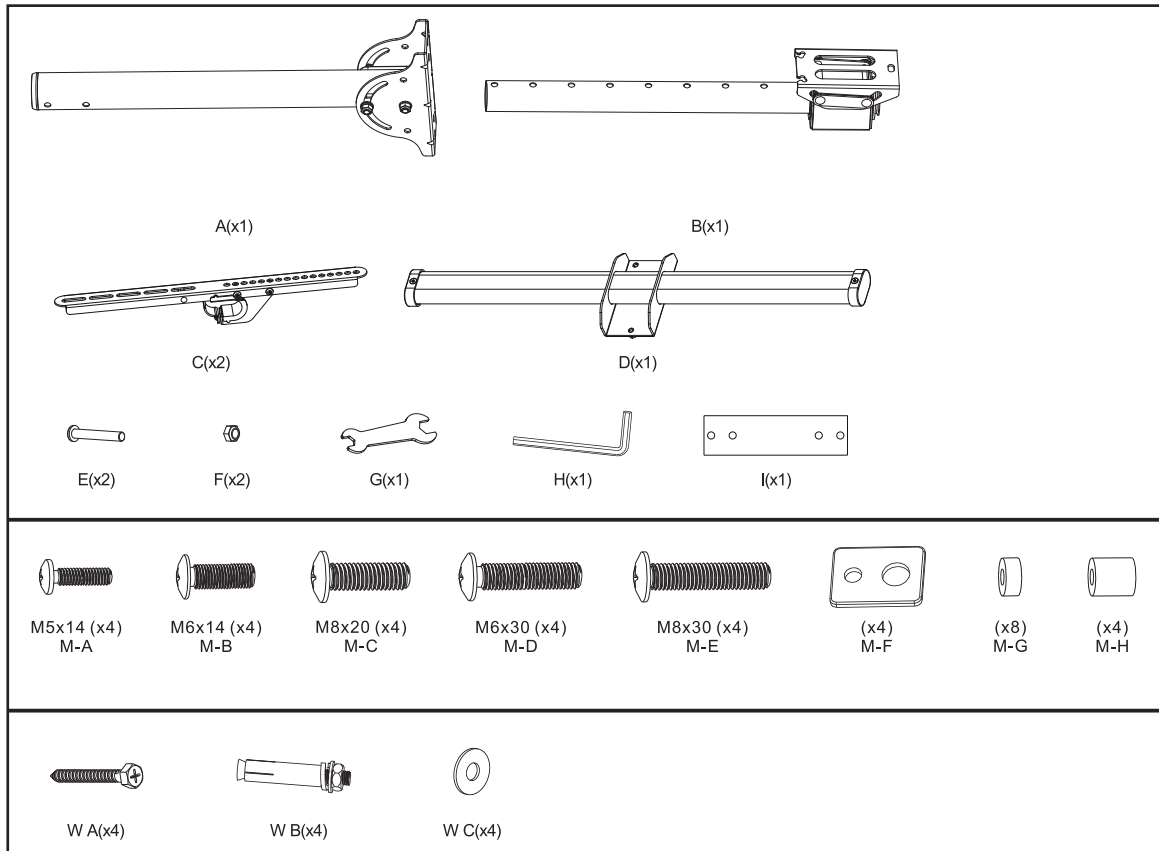

NOTE: ALL MATERIAL COMPLIANT ROHS STANDARD

REVISION INFORMATION			
Rev.	Rev. Date	Modified By	Brief Description

**EAGLE**  
ELECTRONICS  
EagleG.com - Quality You Can Trust...

DRAWN BY	DATE: 2015/9/16	DESCRIPTION: Telescopic Full-motion TV Ceiling Mounts, PLB-CE946-01S	
CHECKED BY	SHEET 1 of 1	ITEM NO. 502724	
APPROVED BY	SCALE 1:1	REV. 00	UNIT: mm

NO.	PART NAME	SPECIFICATION DESCRIPTION	QTY	UNIT
③				
②				
①	Material	steel		