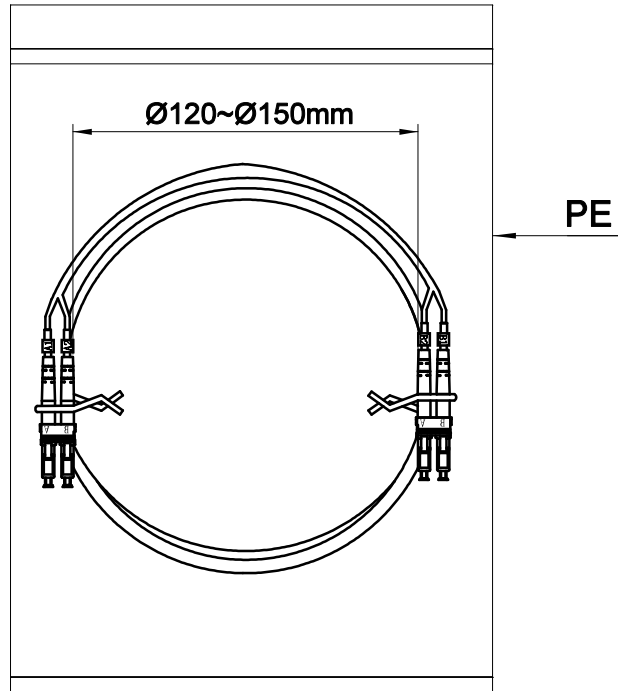

NOTE:ALL MATERIAL COMPLIANT ROHS STANDARD

REVISION INFORMATION

Rev.	Rev. Date	Modified By	Brief Description

Specifications:

Type	DLC/UPC-DLC/UPC
Fiber Mode	OM4
Core Diameter(um)	50/125
Operating Wavelength(nm)	850/1300
Cable Color	Violet
Cable Diameter(mm)	Ø2.0
Operating Temperature(°C)	-25~+70
Storage Temperature(°C)	-25~+70
Insertion loss(dB)	≤0.3
Return loss(dB)	≥35

L≤10m, TOLERANCES:0≤ΔL≤10cm
 L> 10m, TOLERANCES:0≤ΔL≤1%*L

Remarks:

Length	ITEM NO.	Length	ITEM NO.
L=1M		L=20M	102970
L=1.5M		L=25M	102971
L=2M		L=30M	102972
L=3M		L=35M	102973
L=4M		L=40M	102974
L=5M		L=50M	102975
L=6M			
L=7M			
L=8M			
L=9M			
L=10M			
L=12M			
L=15M			

NO.	PART NAME	SPECIFICATION DESCRIPTION	QTY	UNIT
③				
②				
①				

Unless specified on the drawing, tolerances are per the follows:

.	+1
.x	+0.2
.xx	+0.05

DRAWN BY	DATE: 2018/03/12	DESCRIPTION: LC-LC-DX OM4 Patchcord
CHECKED BY	SHEET 1of 2	ITEM NO.
APPROVED BY	SCALE 1:1	REV. 00 UNIT:mm