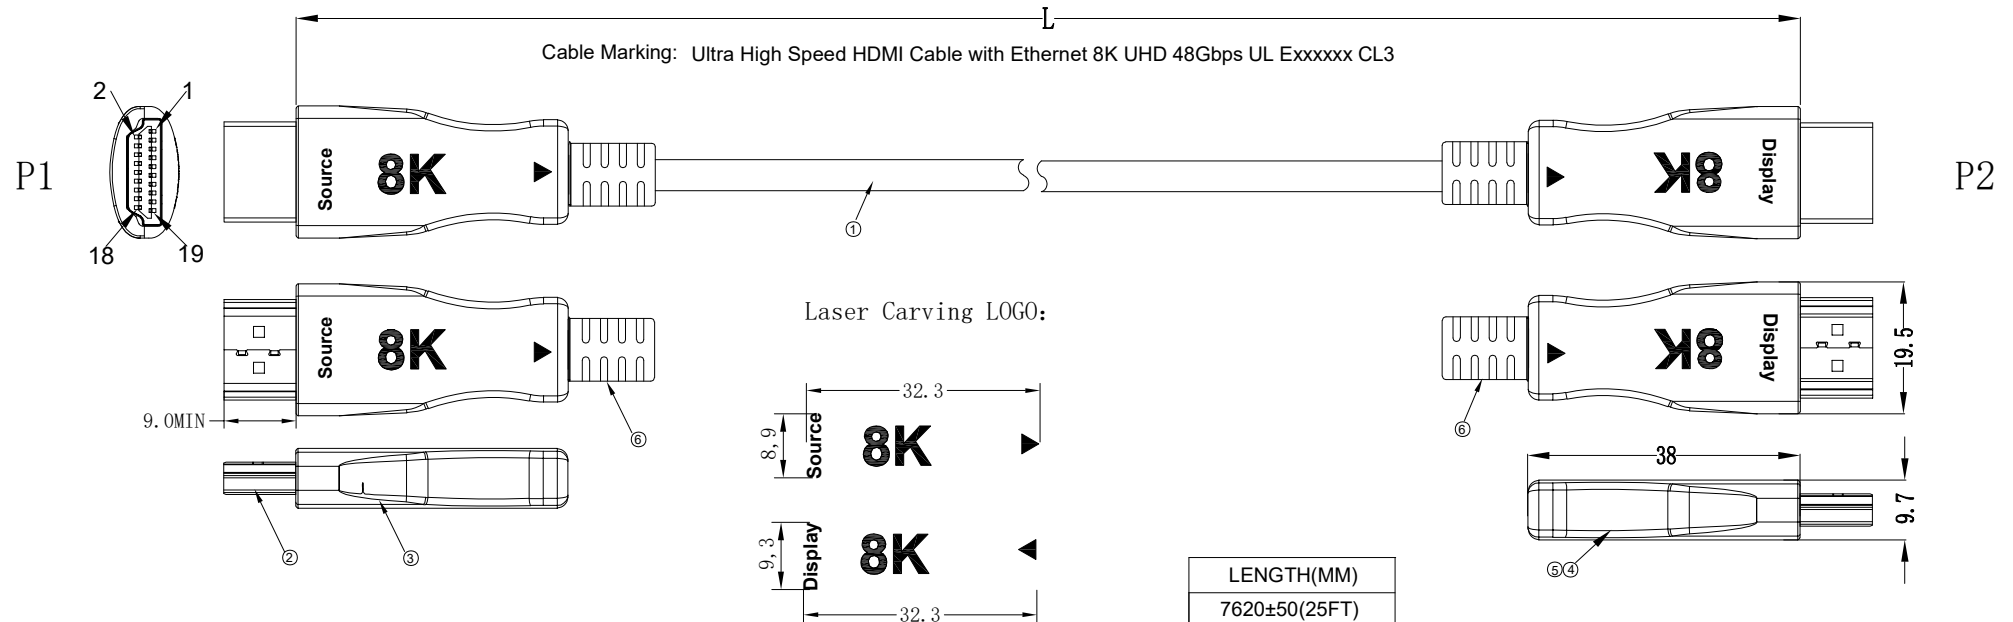

NOTE:ALL MATERIAL COMPLIANT ROHS STANDARD

REVISION INFORMATION			
Rev.	Rev.Date	Modified By	Brief Description

LENGTH(MM)
7620±50(25FT)
9144±50(30FT)
13720±100(45FT)
15240±100(50FT)
18290±100(60FT)
22860±100(75FT)
30480±100(100FT)
38100±100(125FT)
45720±100(150FT)
53340±100(175FT)
60960±100(200FT)
76200±100(250FT)
100580±100(330FT)

ELECTRICAL TEST:
 1.PASS 8K@60HZ 48G 4:4:4 TEST
 2.25ft-100ft is with eARC feature

PIN ASSIGNMENT

CN 1		CN 2
3	FIBER-1	3 TMDS data2-
1		1 TMDS data2+
2	FIBER-2	2 TMDS data2 Shield
6		6 TMDS data1-
4		4 TMDS data1+
5	FIBER-3	5 TMDS data1 Shield
9		9 TMDS data0-
7		7 TMDS data0+
8	FIBER-4	8 TMDS data0 Shield
12		12 TMDS Clock-
10		10 TMDS Clock+
11		11 TMDS Clock Shield
13		13 CEC
14		14 Utility (N.A)
15		15 SCL
16		16 SDA
17		17 DDC/CEC Ground
18		18 +5V Power
19		19 Hot Plug Detect
SHELL		SHELL

NO.	PART NAME	SPECIFICATION DESCRIPTION	QTY	UNIT
⑥	Outermold	Black 45P PVC	N/A	G
⑤	SHELL	Black Aluminum Shell	1	Set
④	PLUG	HDMI AM Gold plated RX Module	1	Pcs
③	SHELL	Black Aluminum Shell	1	Set
②	PLUG	HDMI AM Gold plated TX Module	1	Pcs
①	CABLE	(4C Optical fiber OM3)+[28AWG(1/0.32BC)*1P+AL]+32AWG(1/0.2BC)*2C+30AWG(1/0.254BC)*2C+24AWG(7/0.20TC)*1C+F+D7/0.12TC+AL BLACK PVC Jacket CL3 OD:5.2±0.15mm	N/A	MM