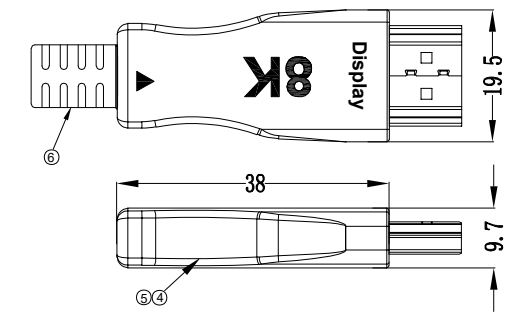

NOTE:ALL MATERIAL COMPLIANT ROHS STANDARD

REVISION INFORMATION			
Rev.	Rev.Date	Modified By	Brief Description

LENGTH(MM)
7620±50(25FT)
9144±50(30FT)
13720±100(45FT)
15240±100(50FT)
18290±100(60FT)
22860±100(75FT)
30480±100(100FT)
38100±100(125FT)
45720±100(150FT)
53340±100(175FT)
60960±100(200FT)
76200±100(250FT)
100580±100(330FT)

ELECTRICAL TEST:
 1.PASS 8K@60HZ 48G 4:4:4 TEST
 2.25ft-100ft is with eARC feature

PIN ASSIGNMENT

CN 1		CN 2
3	FIBER-1	3 TMDS data2-
1		1 TMDS data2+
2	FIBER-2	2 TMDS data2 Shield
6		6 TMDS data1-
4		4 TMDS data1+
5	FIBER-3	5 TMDS data1 Shield
9		9 TMDS data0-
7		7 TMDS data0+
8	FIBER-4	8 TMDS data0 Shield
12		12 TMDS Clock-
10		10 TMDS Clock+
11		11 TMDS Clock Shield
13		13 CEC
14		14 Utility (N.A)
15		15 SCL
16		16 SDA
17		17 DDC/CEC Ground
18		18 +5V Power
19		19 Hot Plug Detect
SHELL		SHELL

NO.	PART NAME	SPECIFICATION DESCRIPTION	QTY	UNIT
⑥	Outermold	Black 45P PVC	N/A	G
⑤	SHELL	Black Aluminum Shell	1	Set
④	PLUG	HDMI AM Gold plated RX Module	1	Pcs
③	SHELL	Black Aluminum Shell	1	Set
②	PLUG	HDMI AM Gold plated TX Module	1	Pcs
①	CABLE	(4C Optical fiber OM3)+[28AWG(1/0.32BC)*1P+AL]+32AWG(1/0.2BC)*2C+30AWG(1/0.254BC)*2C+24AWG(7/0.20TC)*1C+F+D7/0.12TC+AL BLACK PVC Jacket CL3 OD:5.2±0.15mm	N/A	MM