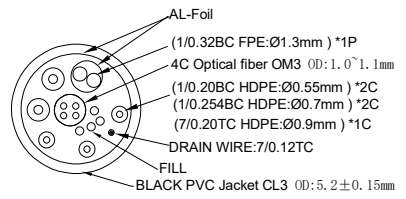

NOTE:ALL MATERIAL COMPLIANT ROHS STANDARD

REVISION INFORMATION			
Rev.	Rev.Date	Modified By	Brief Description

LENGTH(MM)
7620±50(25FT)
9144±50(30FT)
13720±100(45FT)
15240±100(50FT)
18290±100(60FT)
22860±100(75FT)
30480±100(100FT)
38100±100(125FT)
45720±100(150FT)
53340±100(175FT)
60960±100(200FT)
76200±100(250FT)
100580±100(330FT)

ELECTRICAL TEST:
 1.PASS 8K@60HZ 48G 4:4:4 TEST
 2.25ft-100ft is with eARC feature

PIN ASSIGNMENT

CN 1		CN 2
3	FIBER-1	3 TMDS data2-
1		1 TMDS data2+
2	FIBER-2	2 TMDS data2 Shield
6		6 TMDS data1-
4		4 TMDS data1+
5	FIBER-3	5 TMDS data1 Shield
9		9 TMDS data0-
7		7 TMDS data0+
8	FIBER-4	8 TMDS data0 Shield
12		12 TMDS Clock-
10		10 TMDS Clock+
11		11 TMDS Clock Shield
13		13 CEC
14		14 Utility (N.A)
15		15 SCL
16		16 SDA
17		17 DDC/CEC Ground
18		18 +5V Power
19		19 Hot Plug Detect
SHELL		SHELL

NO.	PART NAME	SPECIFICATION DESCRIPTION	QTY	UNIT
⑥	Outermold	Black 45P PVC	N/A	G
⑤	SHELL	Black Aluminum Shell	1	Set
④	PLUG	HDMI AM Gold plated RX Module	1	Pcs
③	SHELL	Black Aluminum Shell	1	Set
②	PLUG	HDMI AM Gold plated TX Module	1	Pcs
①	CABLE	(4C Optical fiber OM3)+[28AWG(1/0.32BC)*1P+AL]+32AWG(1/0.2BC)*2C+30AWG(1/0.254BC)*2C+24AWG(7/0.20TC)*1C+F+D7/0.12TC+AL BLACK PVC Jacket CL3 OD:5.2±0.15mm	N/A	MM