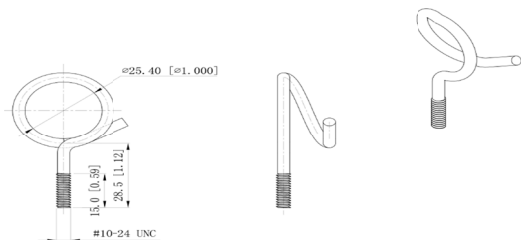

Dimensions

Part Number	Diameter	Material	Package
A. BR100	1" W/#10-24 Threaded Screw	Steel	100-Pack
B. BR150	1 ½" W/1/4" Threaded Screw	Steel	100-Pack