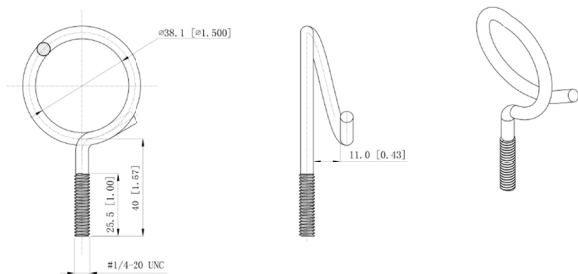

Dimensions

Part Number	Diameter	Material	Package
A. BR100	1" W/#10-24 Threaded Screw	Steel	100-Pack
B. BR150	1 ½" W/1/4" Threaded Screw	Steel	100-Pack