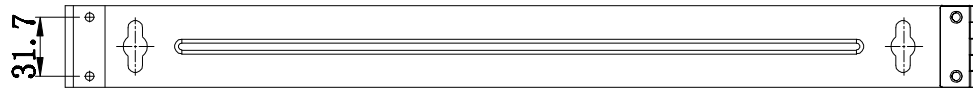

### Specification

1. Patch Panel: metal 1U.
2. Color: black.
3. Material: SEEC galvanized iron panel.
4. Operation Temperature : -10°C to 60°C.
5. Certifications: ANSI/TIA/EIA-310.

③				
②				
①	<b>Patch Panel</b>	<b>SEEC, metal 1U</b>	<b>1</b>	<b>Pcs</b>
<b>NO.</b>	<b>PART NAME</b>	<b>SPECIFICATION DESCRIPTION</b>	<b>QT' Y</b>	<b>UNIT</b>