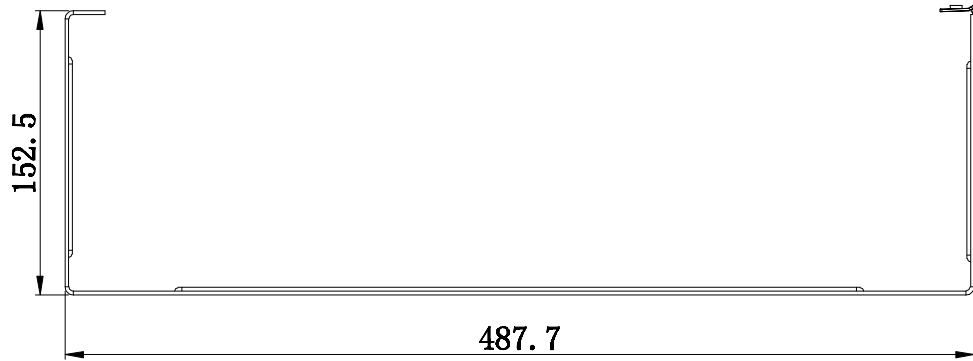

### Specification

1. Patch Panel: metal 1U.
2. Color: black.
3. Material: SEEC galvanized iron panel.
4. Operation Temperature : -10°C to 60°C.
5. Certifications: ANSI/TIA/EIA-310.

③				
②				
①	<b>Patch Panel</b>	<b>SEEC, metal 1U</b>	<b>1</b>	<b>Pcs</b>
<b>NO.</b>	<b>PART NAME</b>	<b>SPECIFICATION DESCRIPTION</b>	<b>QT' Y</b>	<b>UNIT</b>