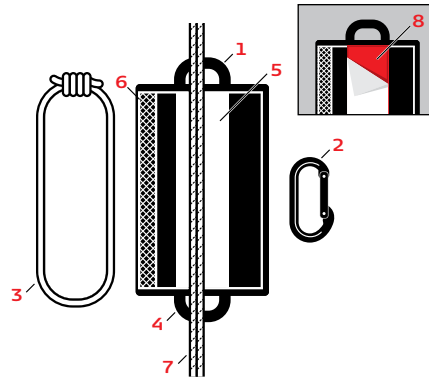

1 Product Overview

1. 1 Load-Bearing Attachment Loop
2. 2 Non-locking Carabiner
3. 3 Prusik Cord
4. 4 Load-bearing Handle
5. 5 Duck Fabric
6. 6 Hook and Pile Tape
7. 7 Static Rope (not included)
8. 8 Visual Retirement Indicator - Red Duck Core