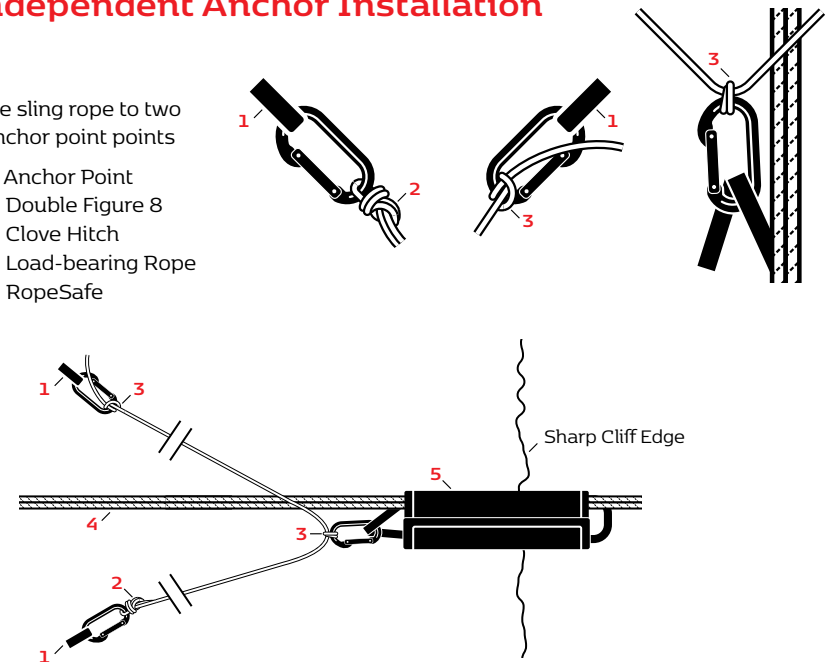

## 2 Direct Connection Method

- A Tie prusik knot to load-bearing rope
- B Connect non-locking carabiner to attachment loop on RopeSafe
- C Tie prusik knot to load-bearing rope

## 4 Attaching RopeSafe to Prusik Cord

- A Connect non-locking carabiner to prusik and the load-bearing attachment loop on RopeSafe
- B Fasten hook and pile tape
- C Slide prusik knot to position RopeSafe to desired location

## 3 RopeSafe—Prusik Knot Tied to Load-bearing Rope

## 5 Independent Anchor Installation

- A Tie sling rope to two anchor point points
- 1 Anchor Point
  - 2 Double Figure 8
  - 3 Clove Hitch
  - 4 Load-bearing Rope
  - 5 RopeSafe

All drawings are not to scale