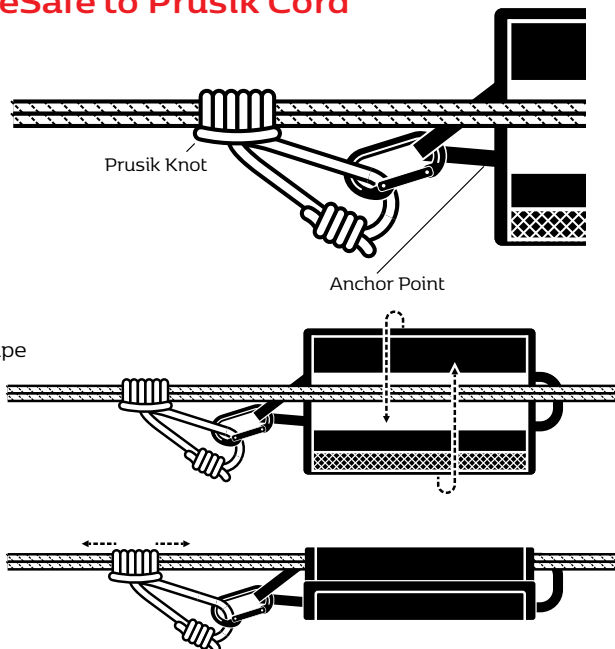

4 Attaching RopeSafe to Prusik Cord

1. A Connect non-locking carabiner to prusik and the load-bearing attachment loop on RopeSafe
2. B Fasten hook and pile tape
3. C Slide prusik knot to position RopeSafe to desired location