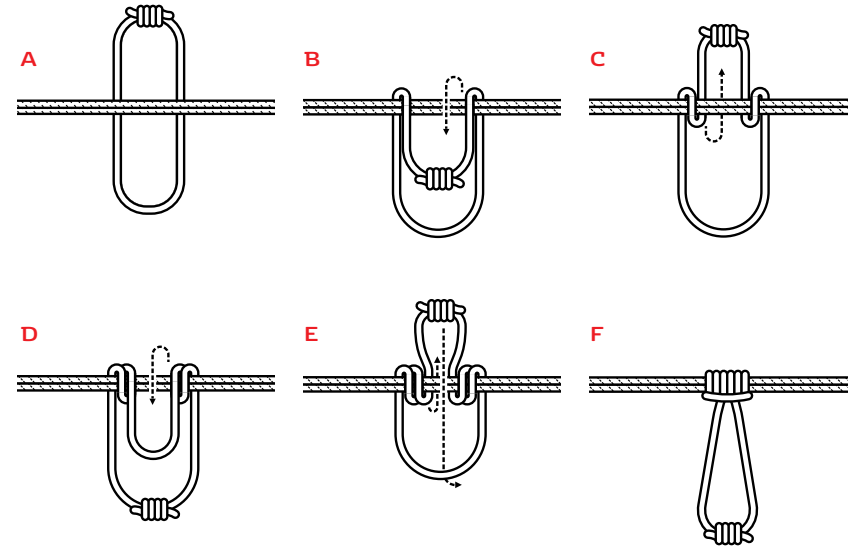

## 1 Product Overview

- 1 Load-Bearing Attachment Loop
- 2 Non-locking Carabiner
- 3 Prusik Cord
- 4 Load-bearing Handle
- 5 Duck Fabric
- 6 Hook and Pile Tape
- 7 Static Rope (not included)
- 8 Visual Retirement Indicator - Red Duck Core

## 2 Direct Connection Method

- A Tie prusik knot to load-bearing rope
- B Connect non-locking carabiner to attachment loop on RopeSafe
- C Tie prusik knot to load-bearing rope

## 4 Attaching RopeSafe to Prusik Cord

- A Connect non-locking carabiner to prusik and the load-bearing attachment loop on RopeSafe
- B Fasten hook and pile tape
- C Slide prusik knot to position RopeSafe to desired location

## 5 Independent Anchor Installation

- A Tie sling rope to two anchor point points
- 1 Anchor Point
  - 2 Double Figure 8
  - 3 Clove Hitch
  - 4 Load-bearing Rope
  - 5 RopeSafe

All drawings are not to scale