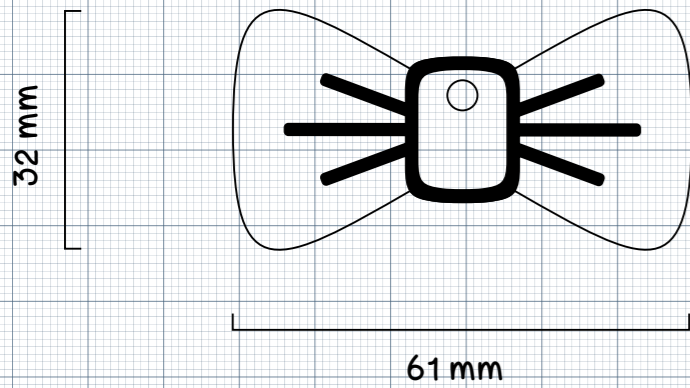

## Add On

Swivel Clasp

SWC-001-00

Both BowDangles and Pawbles are award-winning Wren & Rye original dog accessories, meticulously designed and lovingly made in the UK, to millimetre precision.

REGULAR

MINI