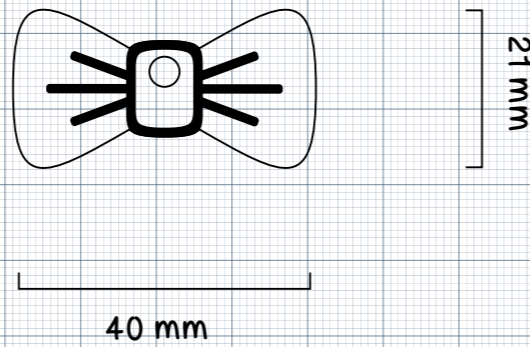

## Add On

Swivel Clasp

SWC-001-00

Both BowDangles and Pawbles are award-winning Wren & Rye original dog accessories, meticulously designed and lovingly made in the UK, to millimetre precision.

REGULAR

MINI