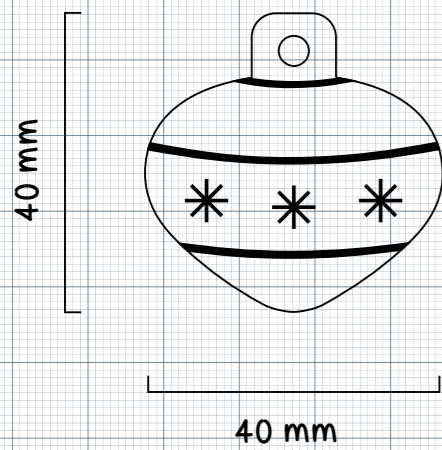

Add On

SWC-001-00

Both BowDangles and Pawbles are award-winning Wren & Rye original dog accessories, meticulously designed and lovingly made in the UK, to millimetre precision.

TWINKLE

Price List

ITEM	SKU RANGE	UNIT PRICE	RRP
Pawbles	BDB/BDO	£5.00	£10.00
BowDangles	BDS	£5.00	£10.00
Mini BowDangles	BDM	£3.00	£6.00
ADD ON: Swivel Clasp	SWC-001-00	+£0.50	+£1.00

Point of Sale

BowDangles / Mini BowDangles

Pawbles