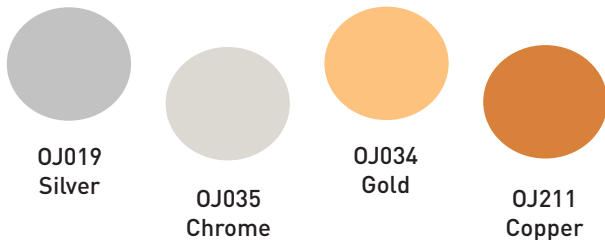

Metallic Spray Paints