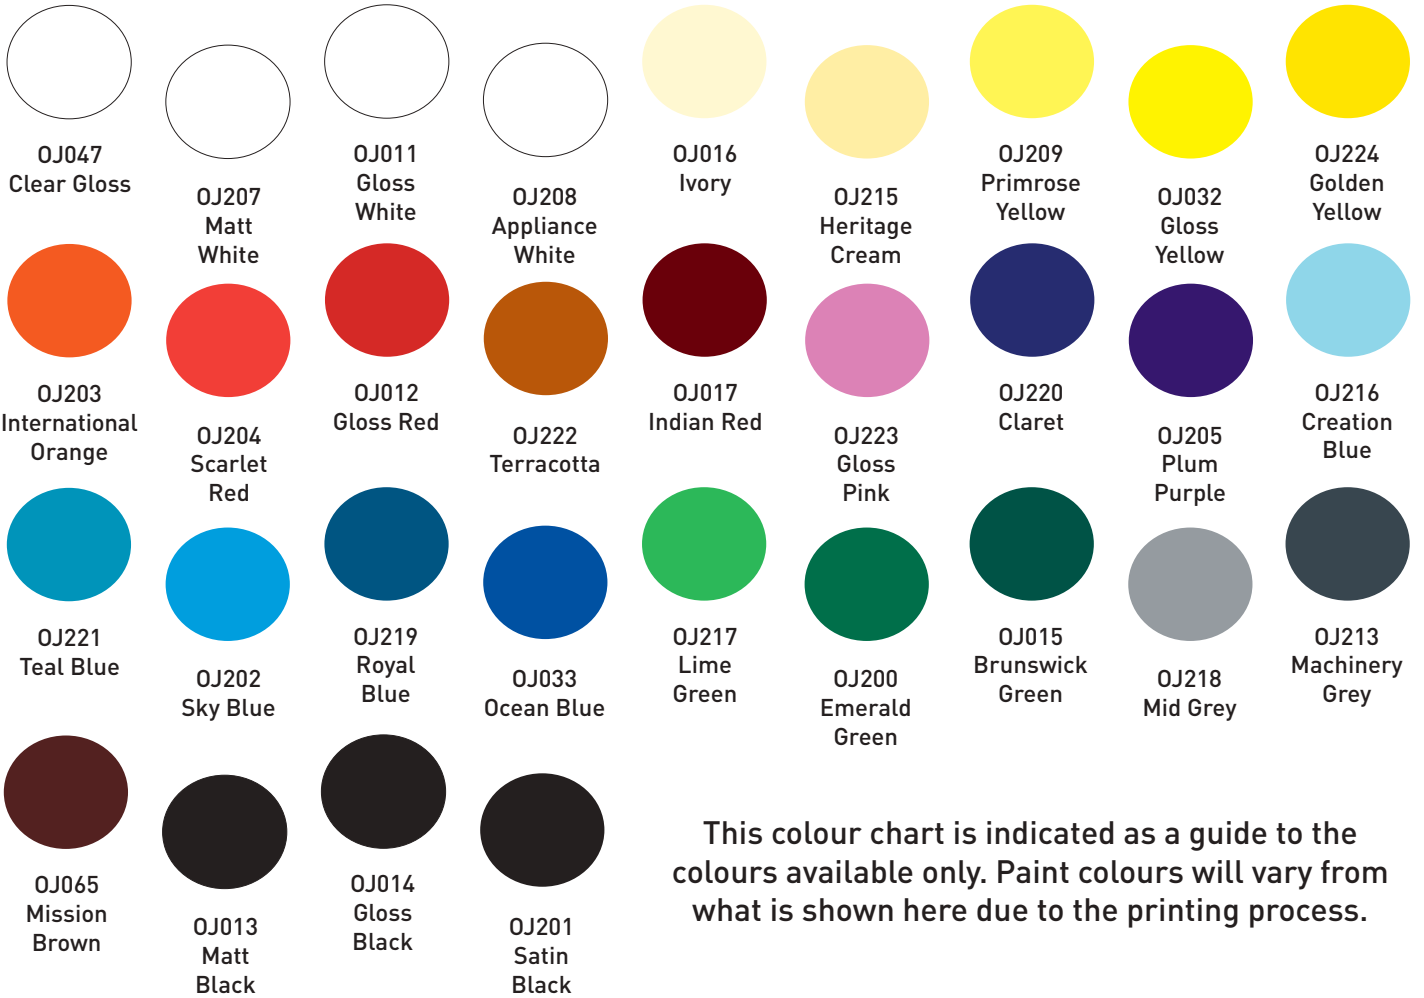

Australian Made

Odd Jobs

Premium Spray Enamel Paints

- Huge Range
- Quick Drying
- Reduced Toxicity
- Made in Australia

COLOUR CHART

General Purpose Spray Paints

This colour chart is indicated as a guide to the colours available only. Paint colours will vary from what is shown here due to the printing process.

Metallic Spray Paints

General Purpose Primers & Undercoats

Odd Pots 125ml

Distributed by:

Manufactured by: