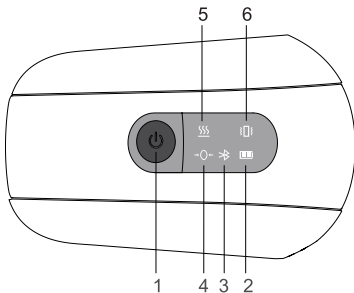

Operation Guide

Bluetooth Version

1. 1, Power : Long Press ON/OFF
   Short Press Switches Modes
2. 2, Battery: LED Shining with no power
   LED Breathing when Charging
   LED Lighting when full charging
3. 3, Bluetooth
4. 4, Air Compression
5. 5, Heating
6. 6, Vibrating

Mode	Air compression	Heating	Vibrating	Bluetooth	Timer
Energy Mode	√	√	√	√	10
Relax Mode	√	√		√	15
Relieve Mode	√	√		√	15
Sleep Mode	√			√	20