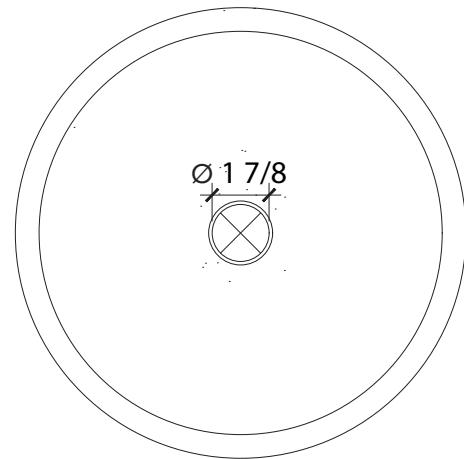

SPECIFICATIONS

VENICE

Concrete Bathroom Sink

BO-CC15S-01-DG (DARK GREY)

BO-CC15S-01-G (GREY)

BO-CC15S-01-N (NATURAL)

PRODUCT DETAILS

- \varnothing 15" x 5 1/2"
- \varnothing 1 7/8" drain opening
- Net Weight: 18 lbs
- Gross Weight: 27 lbs
- Sealed with impermeable sealer
- Handcrafted from concrete

INSTALLATION

- Vessel
- Undermount

STANDARDS COMPLIANCE

- UPC/cUPC compliant

IMPORTANT

Do NOT use tape or other adhesives on concrete surface as it may remove the sealer. Please see proper care instructions.

Due to the handcrafted nature of this product, it will vary in finish, texture, hammering, and other details. Dimensions may vary up to 1/4".

We strongly recommend waiting for the actual product before making any installation cuts.

TOP VIEW

SIDE VIEW