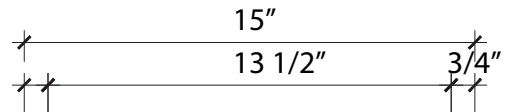

SPECIFICATIONS

VENICE

Concrete Bathroom Sink

BO-CC15S-01-DG (DARK GREY)

BO-CC15S-01-G (GREY)

BO-CC15S-01-N (NATURAL)

PRODUCT DETAILS

- $\varnothing$ 15" x 5 1/2"
- $\varnothing$ 1 7/8" drain opening
- Net Weight: 18 lbs
- Gross Weight: 27 lbs
- Sealed with impermeable sealer
- Handcrafted from concrete

INSTALLATION

- Vessel
- Undermount

STANDARDS COMPLIANCE

- UPC/cUPC compliant

IMPORTANT

Do NOT use tape or other adhesives on concrete surface as it may remove the sealer. Please see proper care instructions.

Due to the handcrafted nature of this product, it will vary in finish, texture, hammering, and other details. Dimensions may vary up to 1/4".

We strongly recommend waiting for the actual product before making any installation cuts.

TOP VIEW