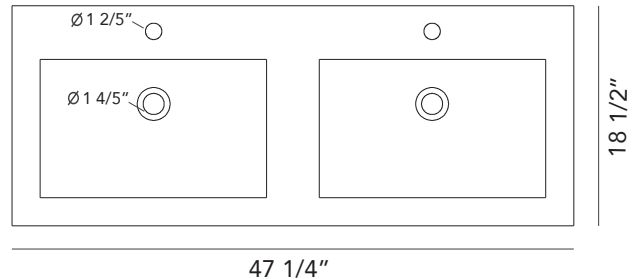

SPECIFICATIONS

SUNSET

Concrete Bathroom Sink

BO-CC47D-30-01-C1	(MATTE GREY)
BO-CC47D-30-01-B1	(LIGHT GREY)
BO-CC47D-30-01-B2	(SLATE GREY)
BO-CC47D-30-01-D2	(DARK GREY)
BO-CC47D-30-01-C10	(BLACK)

PRODUCT DETAILS

- 47 1/4" x 18 1/2" x 5" OD
- 1 4/5" drain opening
- Net Weight: 55lbs
- Handcrafted from Concrete
- Double Bowl
- 2 Hole

INSTALLATION

- Semi-Recessed / Half Drop-In

IMPORTANT

Do NOT use tape or other adhesives on concrete surface as it may remove the sealer. Please see proper care instructions.

Due to the handcrafted nature of this product, it will vary in finish, texture, and other details.

Dimensions may vary up to 1/4".

TOP VIEW

SIDE VIEW