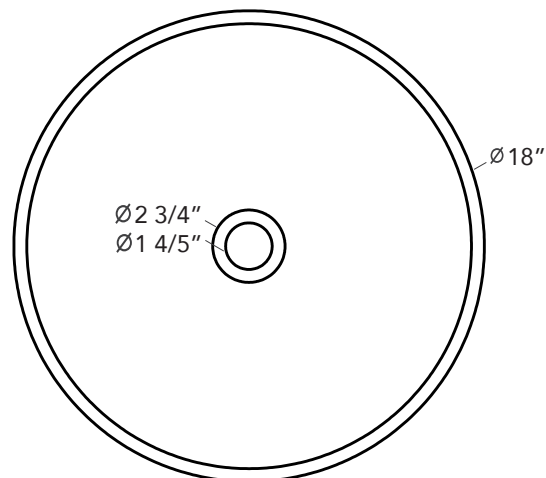

SPECIFICATIONS

SOLANO

Concrete Bathroom Sink

BO-CC18S-07-C1	(MATTE GREY)
BO-CC18S-07-B1	(LIGHT GREY)
BO-CC18S-07-B2	(SLATE GREY)
BO-CC18S-07-D2	(DARK GREY)
BO-CC18S-07-C10	(BLACK)

PRODUCT DETAILS

- \varnothing 18" x 6" OD
- 1 4/5" drain opening
- Net Weight: 26 lbs
- Handcrafted from Concrete
- Single Bowl

INSTALLATION

- Semi-Recessed / Half Drop-In

IMPORTANT

Do NOT use tape or other adhesives on concrete surface as it may remove the sealer. Please see proper care instructions.

Due to the handcrafted nature of this product, it will vary in finish, texture, and other details.

Dimensions may vary up to 1/4".

TOP VIEW

FRONT VIEW