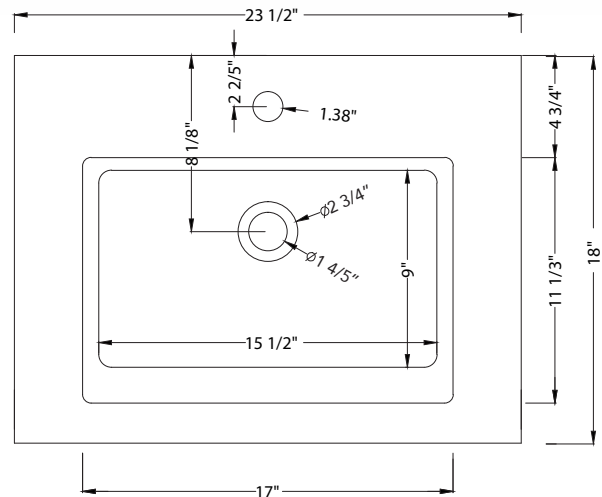

#### PRODUCT DETAILS

- 23 1/2" x 18" x 4 1/3" OD
- 1 4/5" drain opening
- Net Weight: 26 lbs
- Handcrafted from Concrete
- Single Bowl
- 1 Hole and 3 Hole Options Available

Dimensions may vary up to 1/4".

TOP VIEW

FRONT VIEW