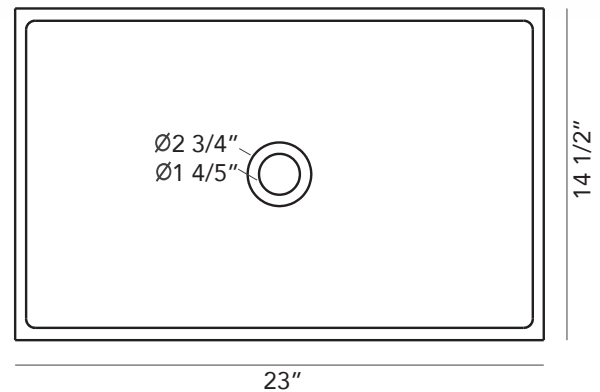

#### PRODUCT DETAILS

- 23" x 14 1/2" x 6" OD
- 1 4/5" drain opening
- Net Weight: 35 lbs
- Handcrafted from Concrete
- Single Bowl

Dimensions may vary up to 1/4".

TOP VIEW

FRONT VIEW

SIDE VIEW