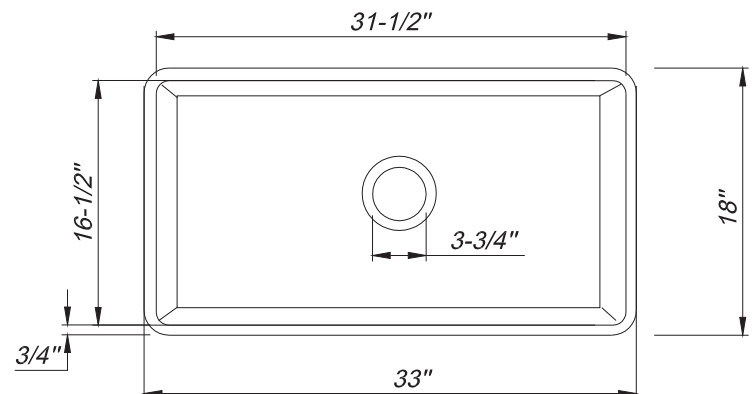

#### PRODUCT DETAILS

- 33" x 18" x 10" OD
- 31 1/2" x 16 1/2" x 9" ID
- Ø 3 3/4" drain opening
- Net Weight: 77 lbs
- Handcrafted from Fine Fireclay
- Single Bowl
- Apron Front

#### IMPORTANT

Due to the handcrafted nature of this product, it will vary in finish, texture, and other details. Please see proper care instructions.

Dimensions may vary up to 1/4".

TOP VIEW

SIDE VIEW