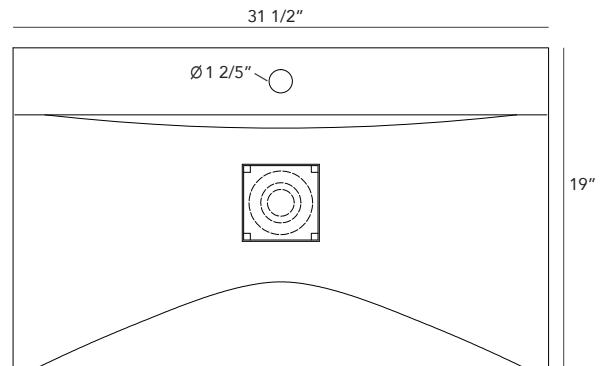

BO-CC31S-35C1-03	(MATTE GREY)
BO-CC31S-35B1-03	(LIGHT GREY)
BO-CC31S-35B2-03	(SLATE GREY)
BO-CC31S-35D2-03	(DARK GREY)
BO-CC31S-35C10-03	(BLACK)

PRODUCT DETAILS

- 31 1/2" x 19" x 4" OD
- Net Weight: 44 lbs
- Handcrafted from Concrete
- Single Bowl
- 1 Hole and 3 Hole Options Available

INSTALLATION

- Vessel

IMPORTANT

Do NOT use tape or other adhesives on concrete surface as it may remove the sealer. Please see proper care instructions.

Due to the handcrafted nature of this product, it will vary in finish, texture, and other details.

Dimensions may vary up to 1/4".

TOP VIEW

FRONT VIEW