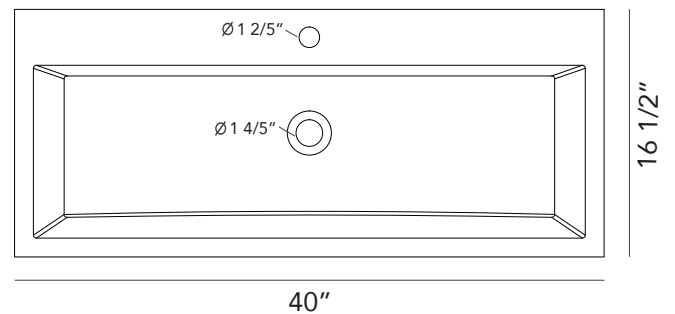

SPECIFICATIONS

DEL MAR

Concrete Bathroom Sink

BO-CC40S-36C1-01	(MATTE GREY)
BO-CC40S-36B1-01	(LIGHT GREY)
BO-CC40S-36B2-01	(SLATE GREY)
BO-CC40S-36D2-01	(DARK GREY)
BO-CC40S-36C10-01	(BLACK)

PRODUCT DETAILS

- 40" x 16 1/2" x 4" OD
- 1 4/5" drain opening
- Net Weight: 55lbs
- Handcrafted from Concrete
- Single Bowl
- 1 Hole and 2 Hole Options Available

INSTALLATION

- Vessel
- Wall Mount

IMPORTANT

Do NOT use tape or other adhesives on concrete surface as it may remove the sealer. Please see proper care instructions.

Due to the handcrafted nature of this product, it will vary in finish, texture, and other details.

Dimensions may vary up to 1/4".

TOP VIEW

FRONT VIEW