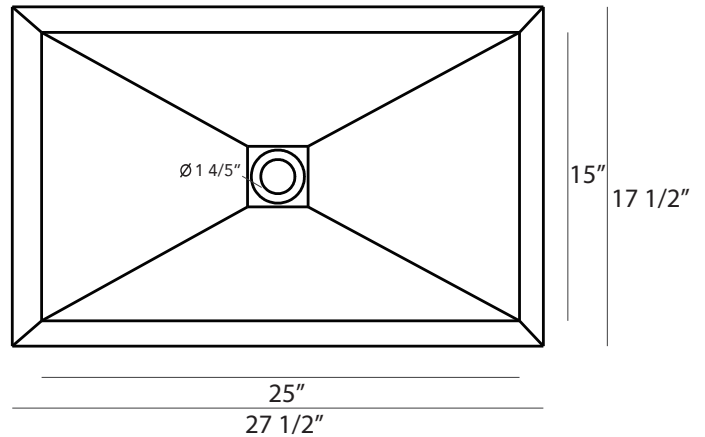

SPECIFICATIONS

CAMBRIA

Concrete Bathroom Sink

BO-CC27S-20-C1	(MATTE GREY)
BO-CC27S-20-B1	(LIGHT GREY)
BO-CC27S-20-B2	(SLATE GREY)
BO-CC27S-20-D2	(DARK GREY)
BO-CC27S-20-C10	(BLACK)

PRODUCT DETAILS

- 27 1/2" x 17 1/2" x 4" OD
- Net Weight: 27 lbs
- Handcrafted from Concrete
- Single Bowl

Dimensions may vary up to 1/4".

TOP VIEW

FRONT VIEW