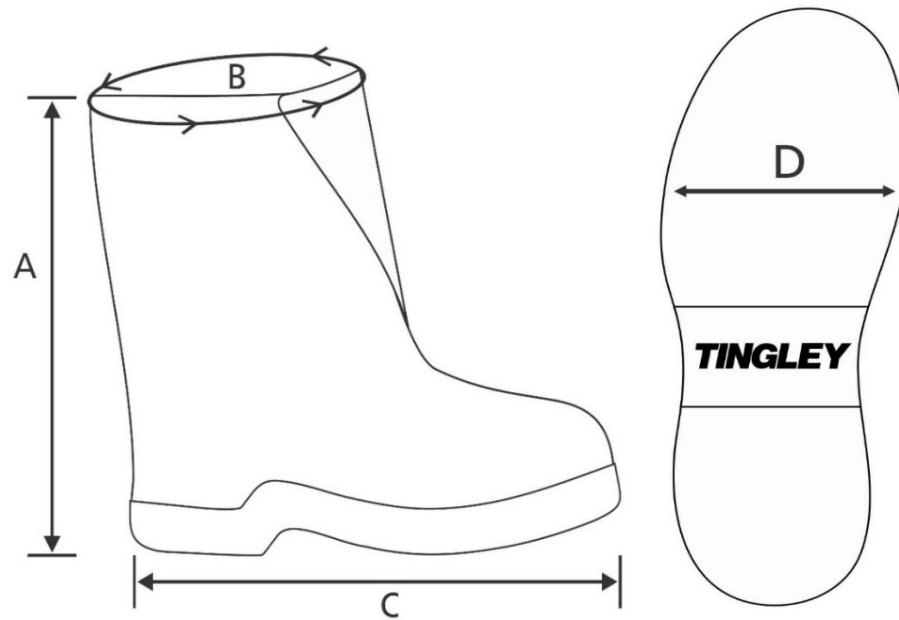

TINGLEY

est. 1896

Style #35121/35123 Workbrutes® 10" Ht. Work Boot

A = Height (Outsole to Topline)
B = Topline Circumference
C = Length (Heel to Toe)
D = Width (Outsole Ball)
(All Dimensions are in inches)

SIZE	A	B	C	D
XS	10.1	19.0	11.3	5.0
S	10.2	19.7	11.6	5.0
M	10.6	20.5	12.2	5.1
L	10.9	21.2	12.5	5.2
XL	11.1	21.9	13.2	5.3
2X	11.5	22.5	13.6	5.5

ISO 9001 CERTIFIED

TINGLEY RUBBER CORPORATION, 5700 boul. des Galeries, Suite 310, Québec, G2K 0H5 800-631-5498