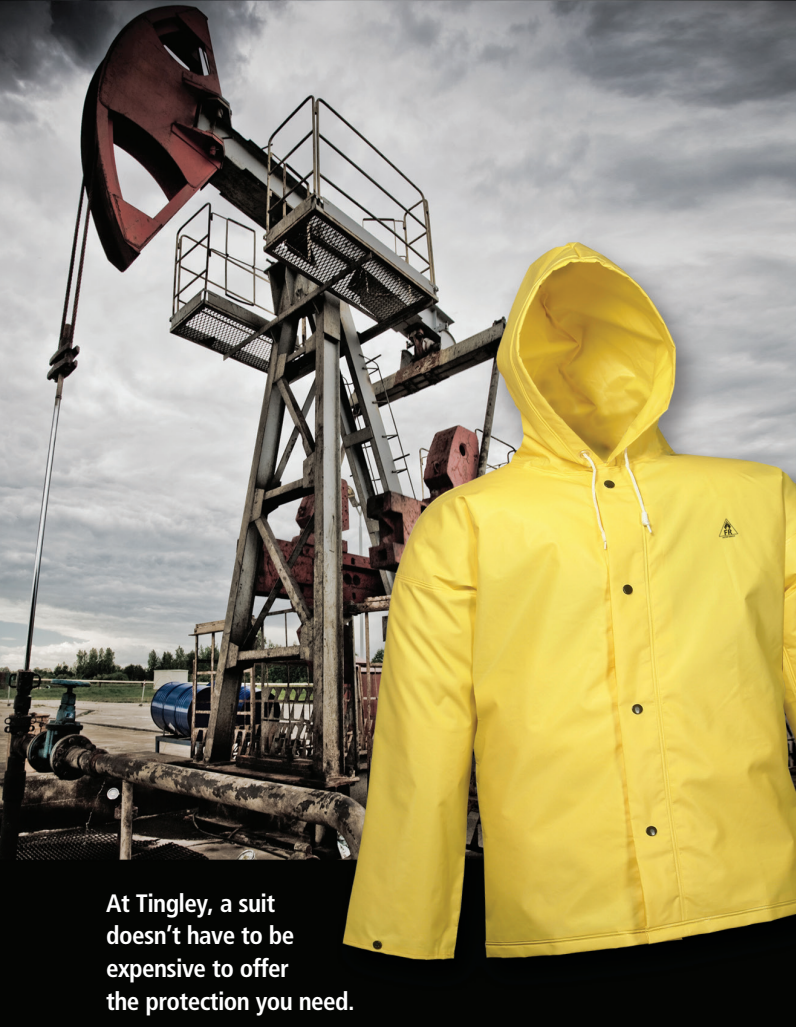

DuraScrim™ High Strength, Low Cost

At Tingley, a suit doesn't have to be expensive to offer the protection you need.

DuraScrim™ Double Coated PVC On Polyester Suit Offers Durability At An Economy Price

Extremely high tear strength is the result of an open weave polyester scrim fabric being sandwiched between two layers of flame resistant PVC coating.

- Therm-O-Rad sealed seam construction for good chemical splash protection.
- Thicker outside coating for better abrasion resistance.
- Lighter interior coating protects fabric from chemical contamination.
- Flame resistant. Self extinguishing with flameout and after-glow less than or equal to 2 seconds after removal of ignition source. Test method ASTM D6413.

Ideal Applications: Light Chemical, Construction, Utilities, Agriculture, Food Processing, General Industry, and Hydroblasting.

FEATURES & BENEFITS

DURASCRIPTM

- Full cut shoulder with 90° sleeve to body angle for maximum freedom of movement ..... **X**
- Therm-O-Rad sealed seams for 100% waterproof protection ..... **X**
- Storm fly front seals out wind, rain, and contaminants ..... **X**
- Take-up snaps on sleeves and ankle cuffs for adjustable fit ..... **X**
- Self material collar resists contamination ..... **X**
- Non-conductive, non-corrosive hardware ..... **X**
- Mildew resistant ..... **X**
- Flame resistant tested* ..... **X**

Chemical Resistance: Many acids, oils, alcohols, salts, and alkalis.

*Flame resistant. Self extinguishing with flameout and afterglow less than or equal to 2 seconds after removal of ignition source and char length less than 6 inches. (Test Method ASTM D6413).

DuraScrim™ is a trademark of Tingley Rubber Corp.

DURASCRIPTM – 8 Oz. Mat'l Wt. – 10.5 Mil Thick

JACKETS

J56207	Yellow – Storm Fly Front – Hood Snaps	S – 3XL
J56107	Yellow – Storm Fly Front – Attached Hood	S – 5XL

OVERALLS

O56007	Yellow – Plain Front	S – 3XL
O56107	Yellow – Snap Fly Front	S – 5XL

SUIT

S56307	Yellow – 3 Piece Suit – Jacket – Storm Fly Front – Detachable Hood – Snap Fly Front Overall	S – 5XL

HOOD

H56107	Yellow – Detachable	L