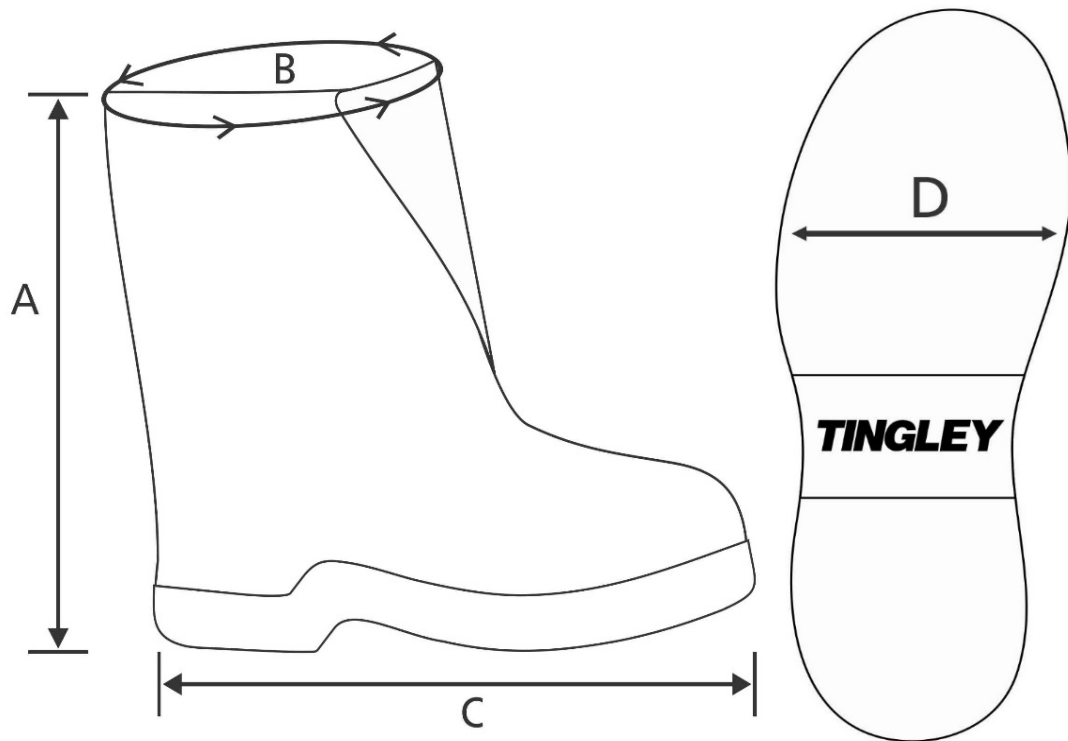

# TINGLEY

est. 1896

Style #7500G/7550G

Orion®/Winter-Tuff® Orion® XT with Roll-a-way Gaiter

A = Height (Outsole to Topline)  
B\* = Topline Circumference  
C = Length (Heel to Toe)  
D = Width (Outsole Ball)  
(All Dimensions are in inches)  
(Height above does not include Gaiter extension. Unrolled Gaiter increases height 6")

SIZE	A	B	C	D
S	12.8	18.5	12.4	5.1
M	13.0	19.0	13.0	5.3
L	13.3	20.0	13.6	5.4
XL	13.5	21.0	15.0	5.5
2X	14.0	22.5	15.6	6.0

ISO 9001 CERTIFIED

TINGLEY RUBBER CORPORATION, 5700 boul. des Galeries, Suite 310, Québec, G2K 0H5