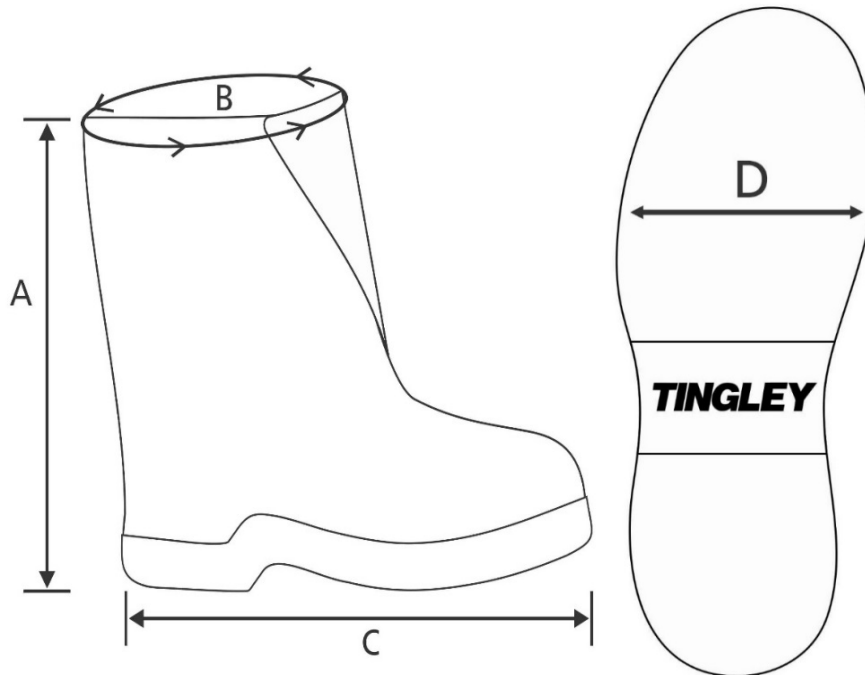

TINGLEY

est. 1896

Style #45850/45851
Workbrutes® G2 Overshoe 17" Work Boot

A = Height (Outsole to Topline)
B = Topline Circumference
C = Length (Heel to Toe)
D = Width (Outsole Ball)
(All Dimensions are in inches)

SIZE	A	B	C	D
XS	16.1	19.6	11.3	4.9
S	16.4	20.6	12.0	5.0
M	16.7	21.5	12.6	5.2
L	17.0	22.4	13.3	5.4
XL	17.3	23.4	13.9	5.5
2X	17.6	24.3	14.6	5.7

ISO 9001 CERTIFIED

TINGLEY RUBBER CORPORATION, 1551 S. WASHINGTON AVENUE, SUITE 403, PISCATAWAY, NJ 08854