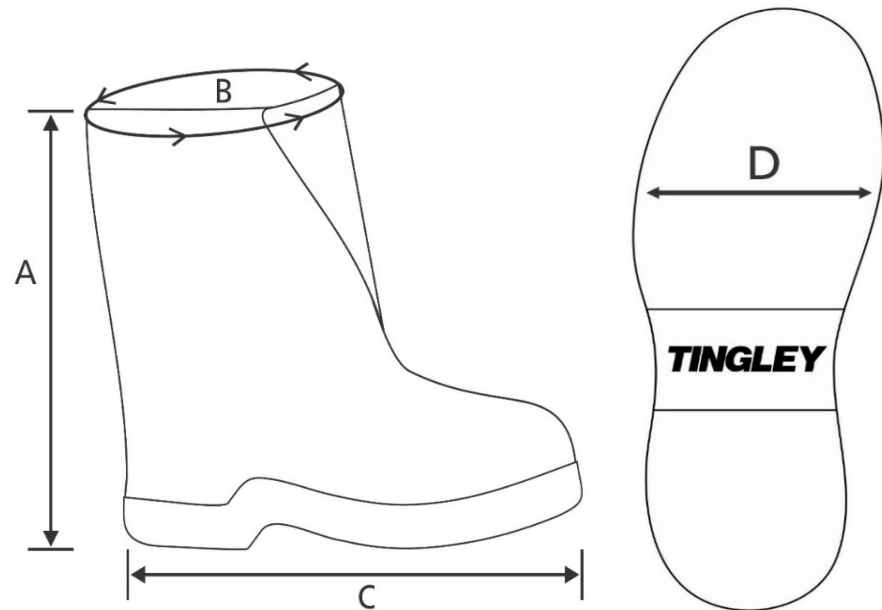

TINGLEY

est. 1896

Style #35141 Workbrutes® 14" Ht. Work Boot

A = Height (Outsole to Topline) B = Topline Circumference C = Length (Heel to Toe) D = Width (Outsole Ball) (All Dimensions are in inches)				
SIZE	A	B	C	D
S	14.0	20.5	12.2	5.0
M	14.0	20.8	12.5	5.1
L	14.0	21.2	12.8	5.2
XL	14.0	21.5	14.0	5.5
2X	14.0	21.8	14.0	5.8