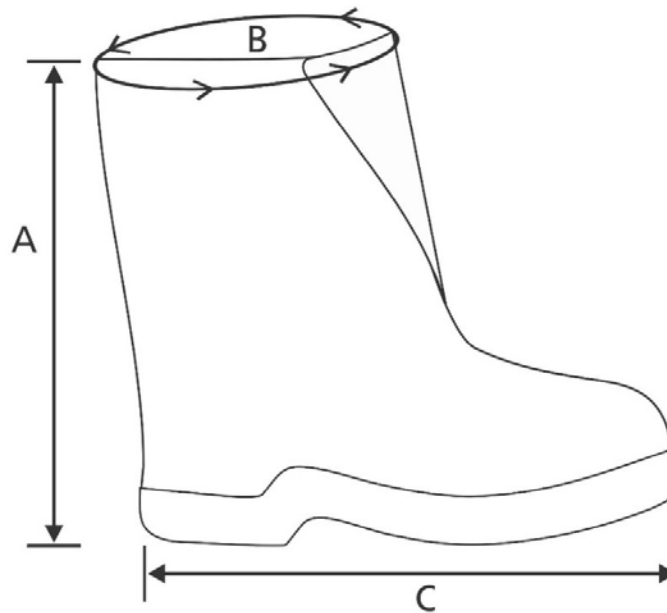

TINGLEY

est. 1896

Style #35121/35123 Workbrutes® 10" Ht. Work Boot

A = Height (Outsole to Topline) B = Topline Circumference C = Length (Heel to Toe) D = Width (Outsole Ball) (All Dimensions are in inches)				
SIZE	A	B	C	D
XS	10.1		11.3	
S	10.2		11.6	
M	10.6		12.2	
L	10.9		12.5	
XL	11.1		13.2	
2X	11.5		13.6	