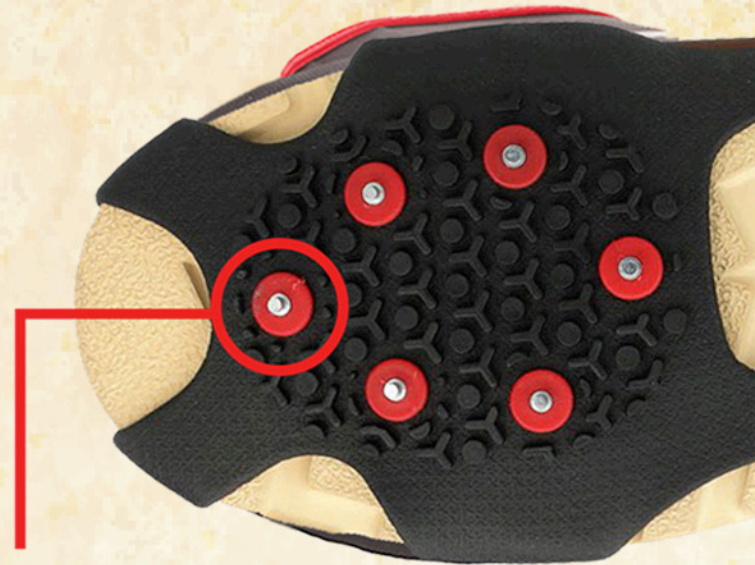

Winter-Tuff® Ice Traction Spikes