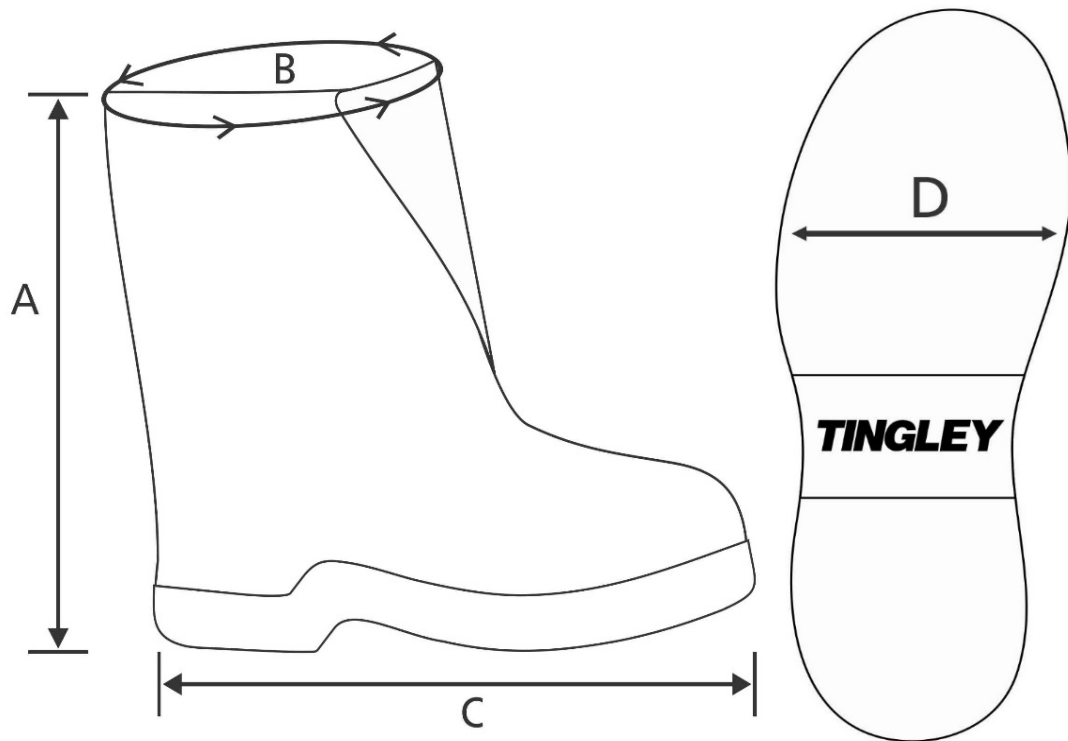

# TINGLEY

est. 1896

Style #7500G/7550G

Orion®/Winter-Tuff® Orion® XT with Roll-a-way Gaiter

A = Height (Outsole to Topline)  
B\* = Topline Circumference  
C = Length (Heel to Toe)  
D = Width (Outsole Ball)  
(All Dimensions are in inches)  
(Height above does not include Gaiter extension. Unrolled Gaiter increases height 6")

SIZE	A	B	C	D
S	12.8	18.5	12.4	5.1
M	13.0	19.0	13.0	5.3
L	13.3	20.0	13.6	5.4
XL	13.5	21.0	15.0	5.5
2X	14.0	22.5	15.6	6.0

ISO 9001 CERTIFIED

TINGLEY RUBBER CORPORATION, 1551 S. WASHINGTON AVENUE, SUITE 403, PISCATAWAY, NJ 08854