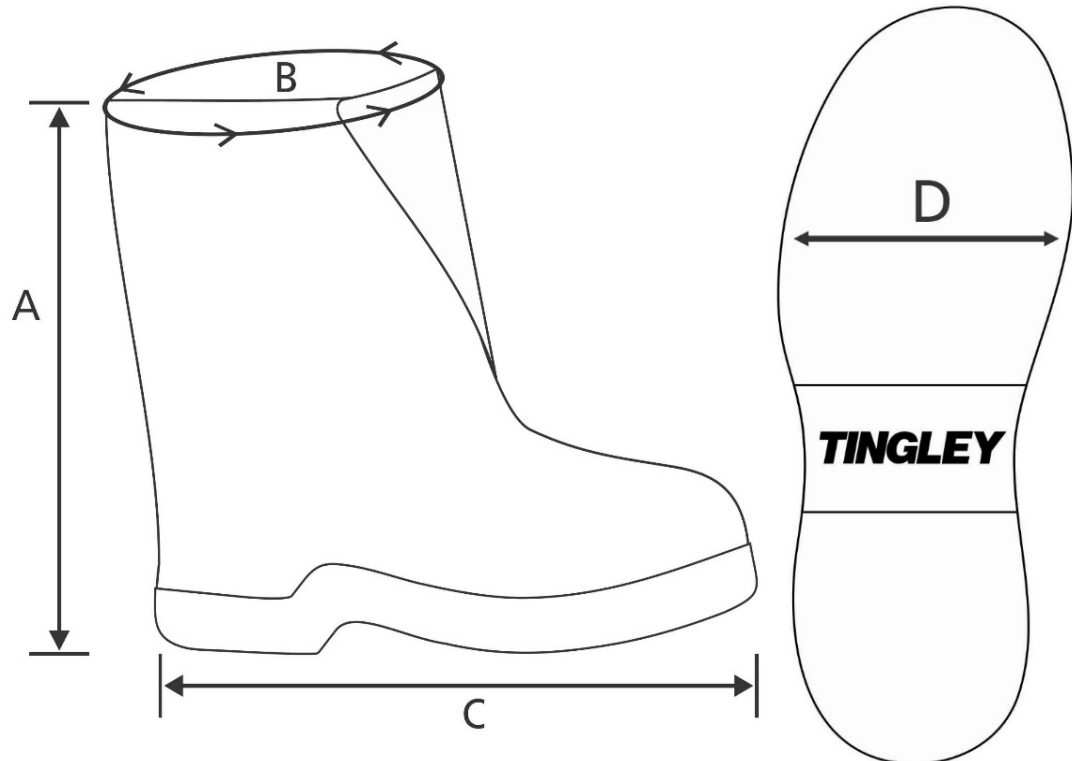

TINGLEY

est. 1896

Style #7400

Orion® LTE

A = Height (Outsole to Topline)
B = Topline Circumference
C = Length (Heel to Toe)
D = Width (Outsole Ball)
(All Dimensions are in inches)

SIZE	A	B	C	D
S	9.7	6.9	12.2	5.1
M	9.7	7.3	12.8	5.4
L	9.8	7.7	13.7	5.6
XL	10.0	8.2	14.6	5.8
2X	10.0	8.7	15.4	6.0