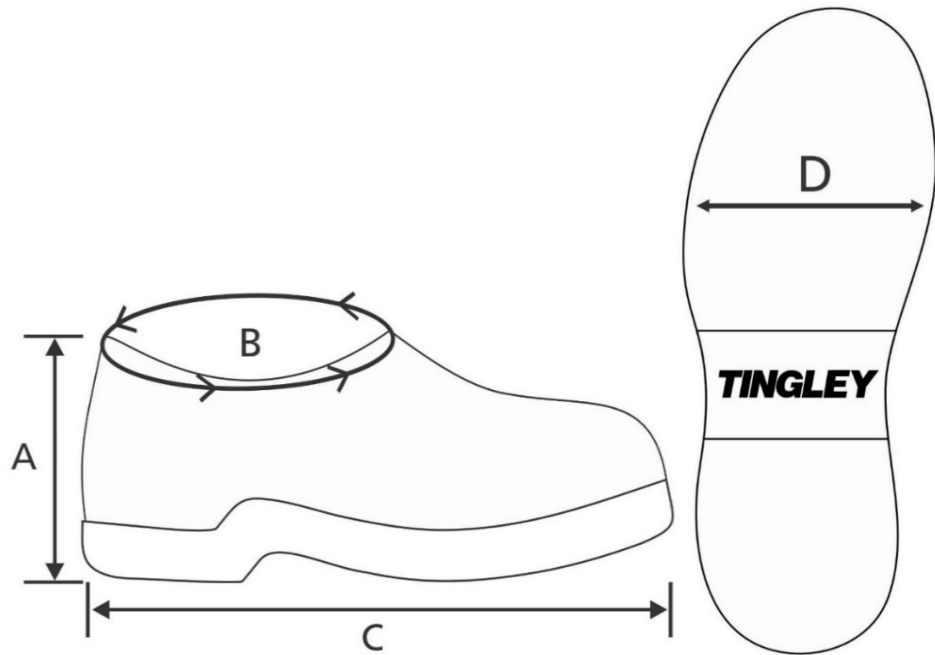

TINGLEY

est. 1896

Style #21121 Airgo™ Ultra Lightweight Low Cut Boot

A = Height (Outsole to Topline) B = Topline Circumference C = Footbed (Heel to Toe) D = Width (Footbed Ball) (All Dimensions are in inches)				
SIZE	A	B	C	D
6	6.9	12.4	10.8	4.2
7	7.2	12.8	11.1	4.3
8	7.3	13.2	11.4	4.4
9	7.6	13.5	11.7	4.6
10	7.8	13.9	12.1	4.7
11	7.9	14.3	12.4	4.7
12	8.0	14.7	12.7	4.8
13	8.2	15.0	13.1	4.9