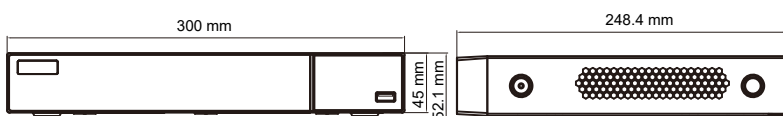

Dimensions

Specification

Model		TD-3204H1-4P	TD-3208H1-8P
System	Compression	Standard H.265	
	OS	Embedded Linux	
Video	Network Input	4 CH IPC input	8 CH IPC input
	Network Access Bandwidth	40Mbps	50Mbps
	Network Access Format	8MP / 5MP / 4MP / 3MP / 1080P / 960P / 720P@25 / 30fps	
	Output	HDMI × 1 : 4K × 2K / 1920 × 1080 / 1280 × 1024 VGA × 1 : 1920 × 1080 / 1280 × 1024	
Audio	Network Input	4 CH IPC audio input	8 CH IPC audio input
	2-way Audio	RCA × 1	
	Local Output	RCA × 1	
Record	Record Stream	Dual stream recording	
	Resolution	8MP / 5MP / 4MP / 3MP / 1080P / 960P / 720P / 25/30fps	
	Mode	Manual, timer, motion, sensor	
Playback	Simultaneous Playback	Max 4 CH	Max 8 CH
	Search	Time slice / time / event / tag search	
	Smart Search	Highlighted color to display the camera record in a certain period of time, different colors refers to different record events	
	Function	Play, pause, FF, FB, digital zoom, etc.	
Alarm	Mode	Manual, sensor, motion, exception	
	Input	Support IPC alarm input	
	Output	Support IPC alarm output	
	Triggering	Record, snap, preset, e-mail, etc.	
Network	Interface	RJ45 10 / 100 Mbps × 1	
	PoE Port	RJ45 × 4	RJ45 × 8
	Protocol	TCP / IP, PPPoE, DHCP, DNS, DDNS, UPnP, NTP, SMTP	
	Web Client	Max 10 users online	
Mobile Device	OS	iOS, Android	
Storage	HDD	SATA × 1, max 6T per HDD	
Backup	Local Backup	U disk, USB mobile HDD	
	Network Backup	Yes	
Port	USB	USB 2.0 × 2 (one in the front panel and the other in the rear panel)	
	Remote Controller	Optional	
Others	Power Supply	DC48V	
	Consumption	≤ 5W (without HDD)	≤ 5W (without HDD)
	Dimensions (mm)	300 × 270 × 55 (W × D × H) 300 × 248 × 52 (W × D × H)	
	Work Environment	-10 ~ 50 °C , 10% ~ 90% humidity	