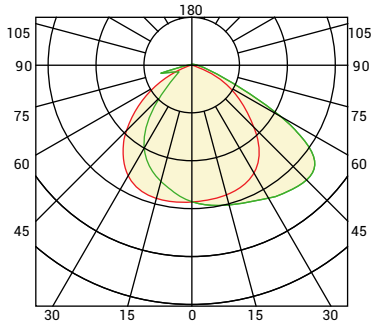

PHOTOMETRICS

ACCESSORIES

PHOTOCELL

No. PC-JL-120-277V

USE: Photocell is field installed or pre-installed in factory by requesting

PERFORMANCE DATA

		3000K (70CRI)		4000K (70CRI)		5000K (70CRI)	
SYSTEM WATTS	VOLTAGE	LUMENS	LPW	LUMENS	LPW	LUMENS	LPW
27W	120-277VAC	3500lm	130 lm/W	3600lm	133 lm/W	3600lm	133 lm/W
40W	120-277VAC/347-480V	5000lm	125 lm/W	5200lm	130 lm/W	5200lm	130 lm/W
67W	120-277VAC/347-480V	8600lm	128 lm/W	8800lm	131 lm/W	8800lm	131 lm/W
80W	120-277VAC	10000lm	125 lm/W	10500lm	131 lm/W	10500lm	131 lm/W

ELECTRICAL DATA

NUMBER OF DRIVERS	DRIVER CURRENT (mA)	NOMINAL POWER (W)	INPUT VOLTAGE (V)	CURRENT (Amps)
1	430	27	120	0.23
		27	208	0.13
		27	240	0.11
		27	277	0.10
1	640	40	120	0.33
		40	208	0.19
		40	240	0.17
		40	277	0.14
1	1110	67	120	0.56
		67	208	0.32
		67	240	0.28
		67	277	0.24
1	2120	80	120	0.67
		80	208	0.38
		80	240	0.33
		80	277	0.29

© 2019 Arcadia Lighting LLC All rights reserved.
Due to our continued efforts to improve our products, product specifications are subject to change without notice. Arcadia Lighting LLC reserves the right to make changes in specifications and/or to discontinue any product at any time without notice or obligation and will not be liable for any consequences resulting from the use of this publication.

Arcadia Lighting LLC
14 E Main St 202
Springfield, OH 45502
800-690-6403