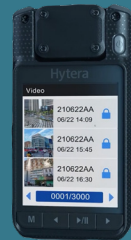

Hytera Body Worn Camera Comparison

Hytera VM580D

Hytera VM780/MGS

Hytera VM690 Pro

Hytera VM750D

Specification

3G/4G				
Night Vision	Infrared Night Vision	Starlight Night Vision	Starlight Night Vision	Infrared Night Vision
Image Stabilization				
RSM (Remote Speaker Microphone)				
PTT (Push to talk)				
Video Streaming				
Internal Battery				
Rotatable Camera Lens				
Intelligent Detect				
Resolution	1080p 30FPS	1080p 30FPS	1080p 60FPS	1080p 30FPS