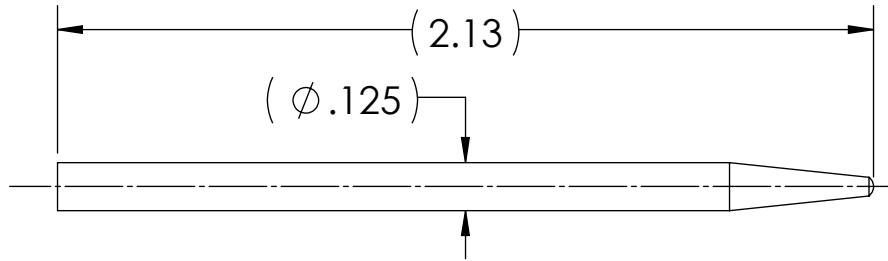

2

1

PART NUMBER	DESCRIPTION	LEGACY P/N
101477-001	Ø.125 ELECTRODE - CL.2	5808-10A
102785-001	Ø.125 ELECTRODE - CL.3	N/A

ELECTRODE DESCRIPTION
HAND PIECE COPPER ELECTRODES.
CUSTOM DIAMETER AND LENGTH ARE AVAILABLE.

SEEDORFF	
RESISTANCE WELDING EQUIPMENT ANAHEIM, CA SEEDORFFACME.COM	
H. P. ELECTRODES	
PART NO.	SEE TABLE
DWG. NO.	R00045

ALL INFORMATION CONTAINED IN THIS DOCUMENT IS PROPERTY OF SEEDORFF ACME CORP. AND MAY NOT BE REPRODUCED IN WHOLE OR PART WITHOUT PERMISSION OF SEEDORFF ACME CORP.