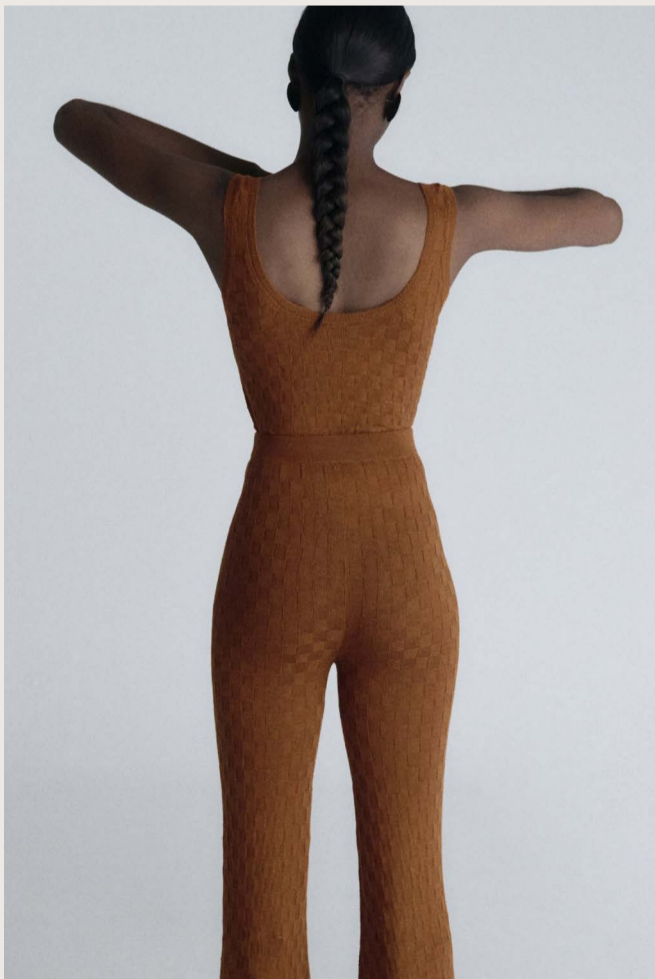

TAKI LIGHT PANTS FW24PANTS7LAC

XS . S . M . L . XL - Lacre
100% Royal Alpaca

WS $260.00
RRP $650.00