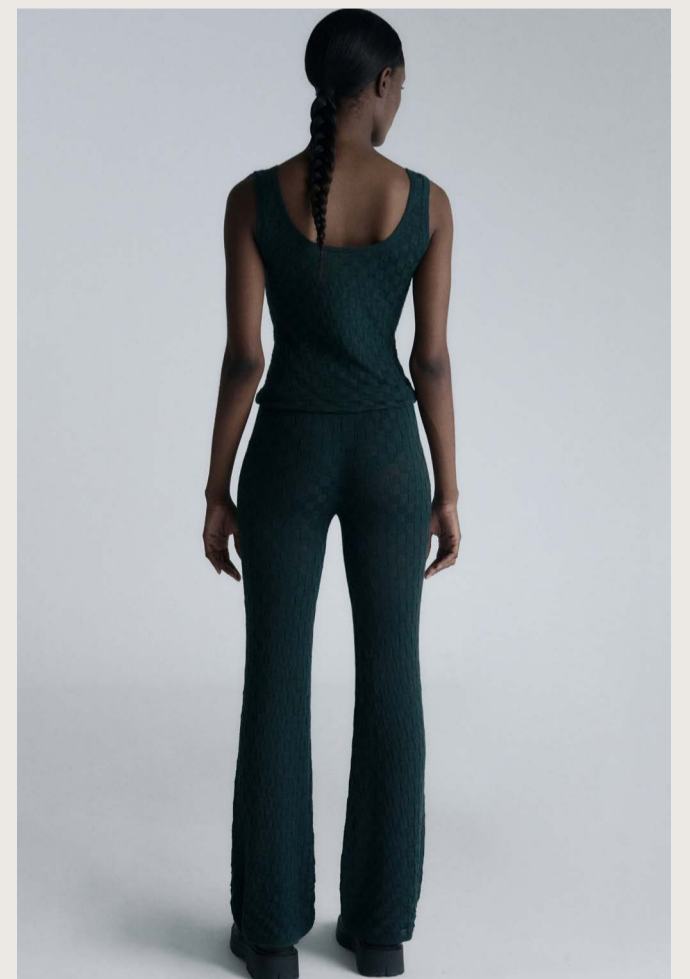

TAKI LIGHT PANTS FW24PANTS8GRE

XS . S . M . L . XL - Green
100% Royal Alpaca

WS $260.00
RRP $650.00