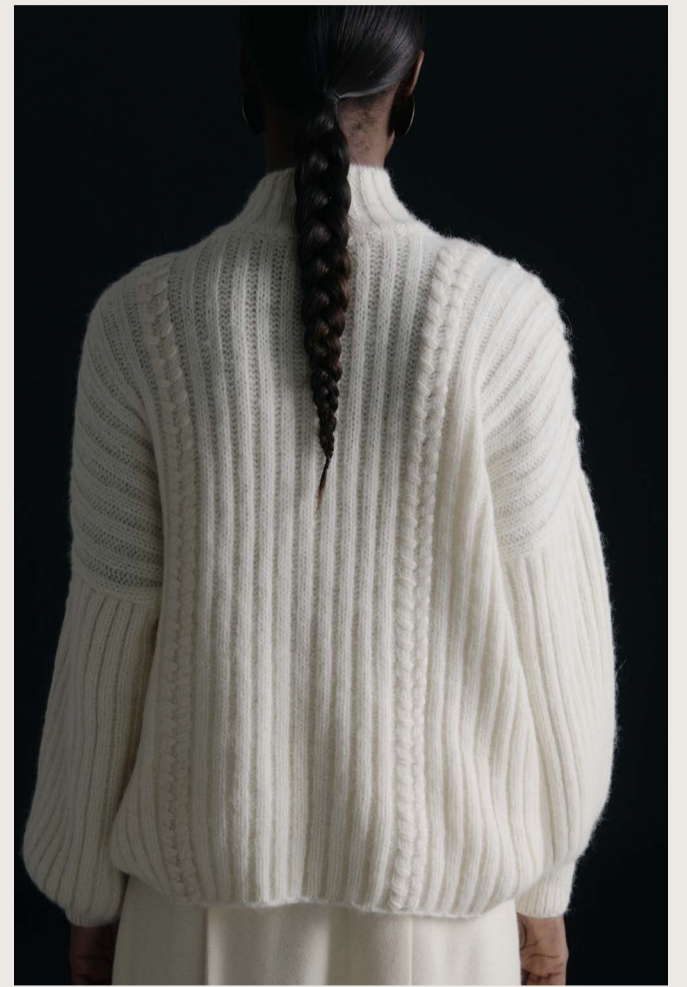

MAYU SWEATER FW24SWEAT16IVOMUL