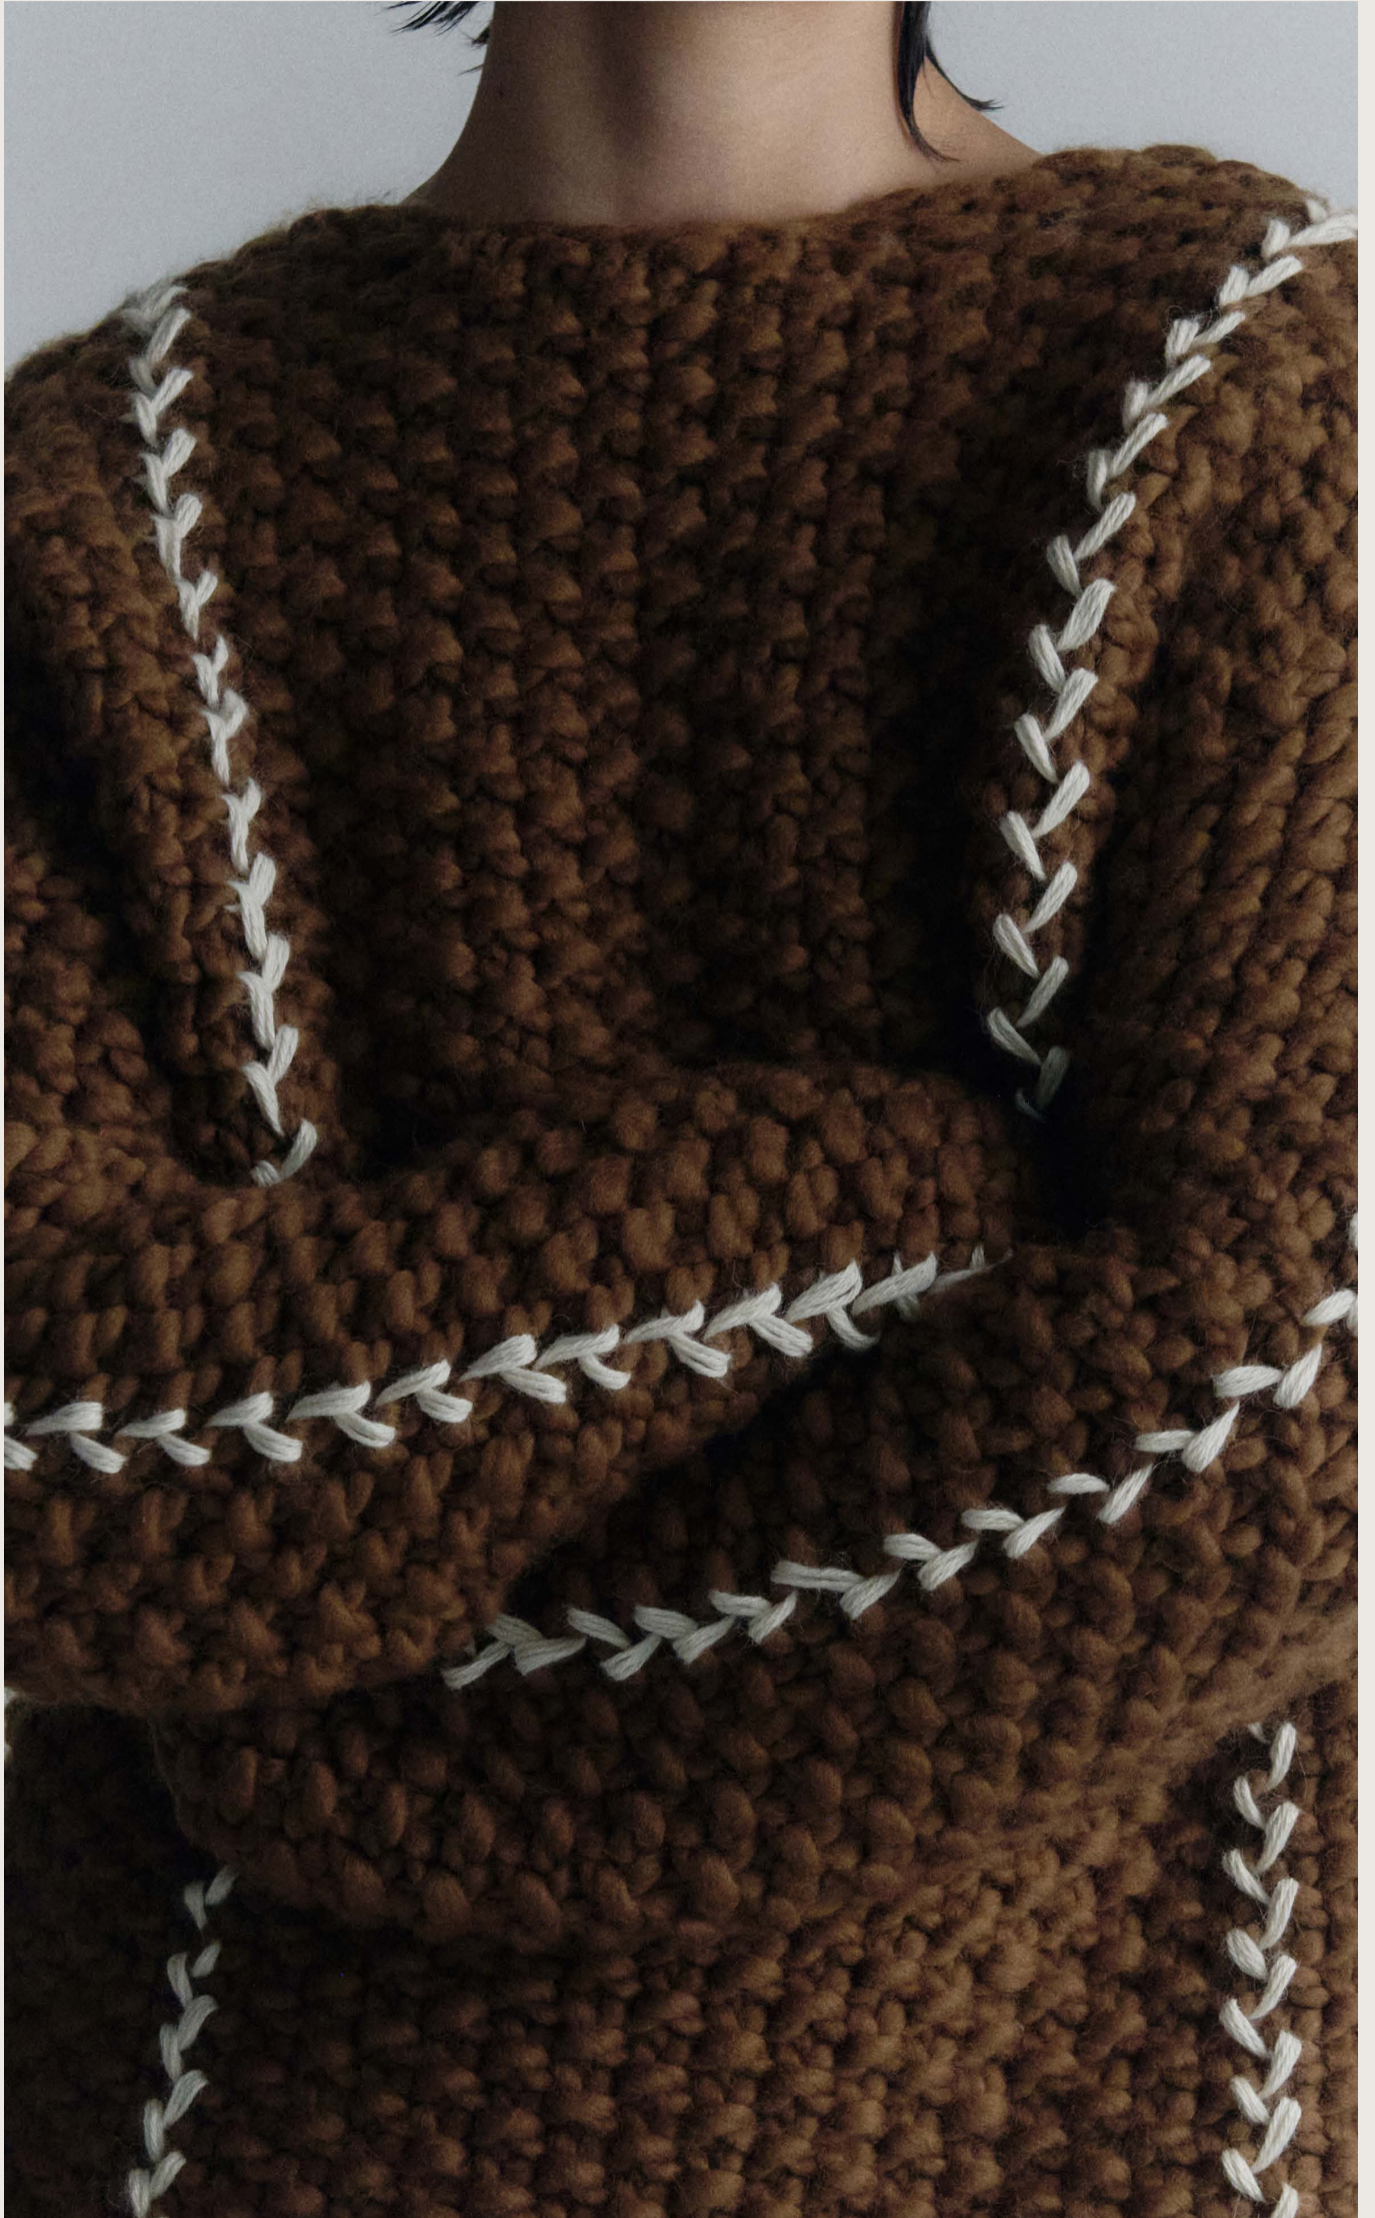

XS . S . M . L . XL - Brown
100% Merino Wool

WS $392.00
RRP $980.00