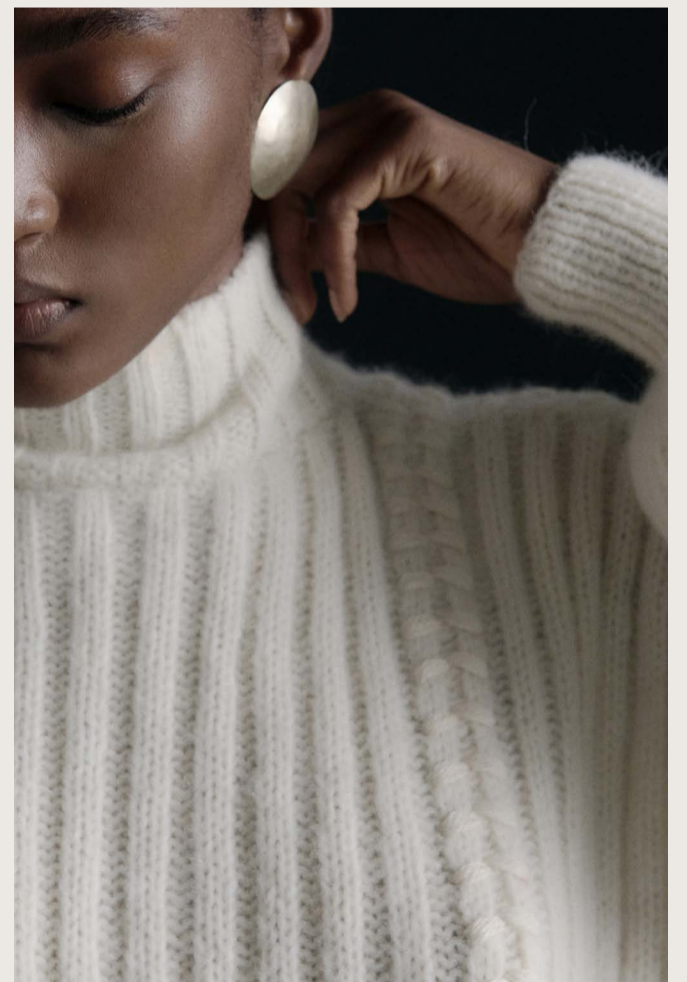

XS . S . M . L . XL - Ivory / Multi
Baby Alpaca + Wool

WS $260.00
RRP $650.00