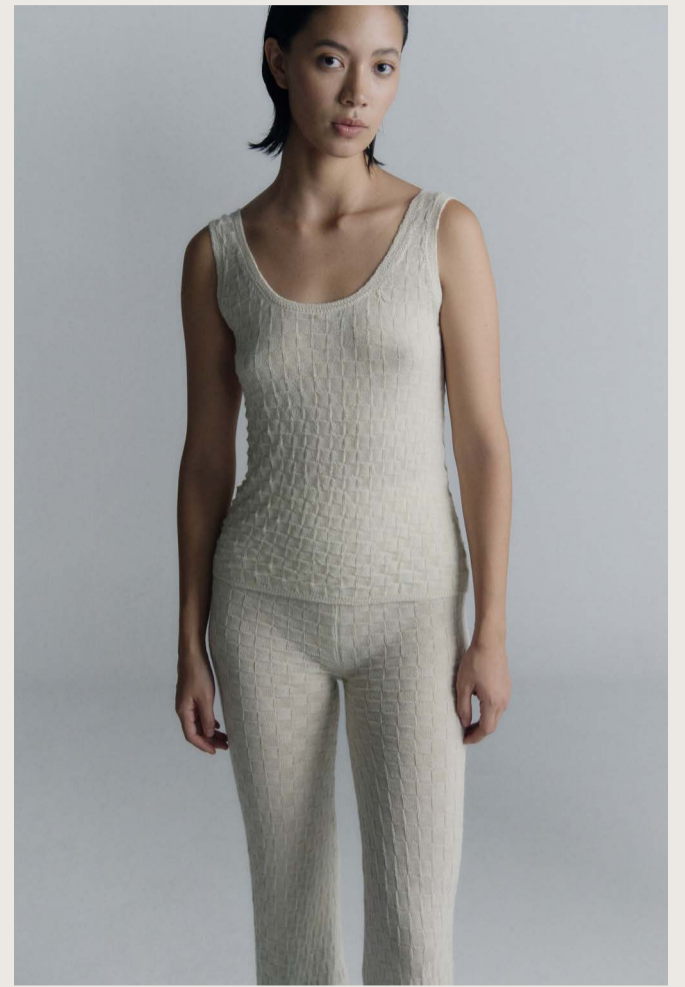

TAKI TANKTOP FW24TOP9IVO

XS . S . M . L . XL - Ivory
100% Royal Alpaca

WS $160.00
RRP $400.00