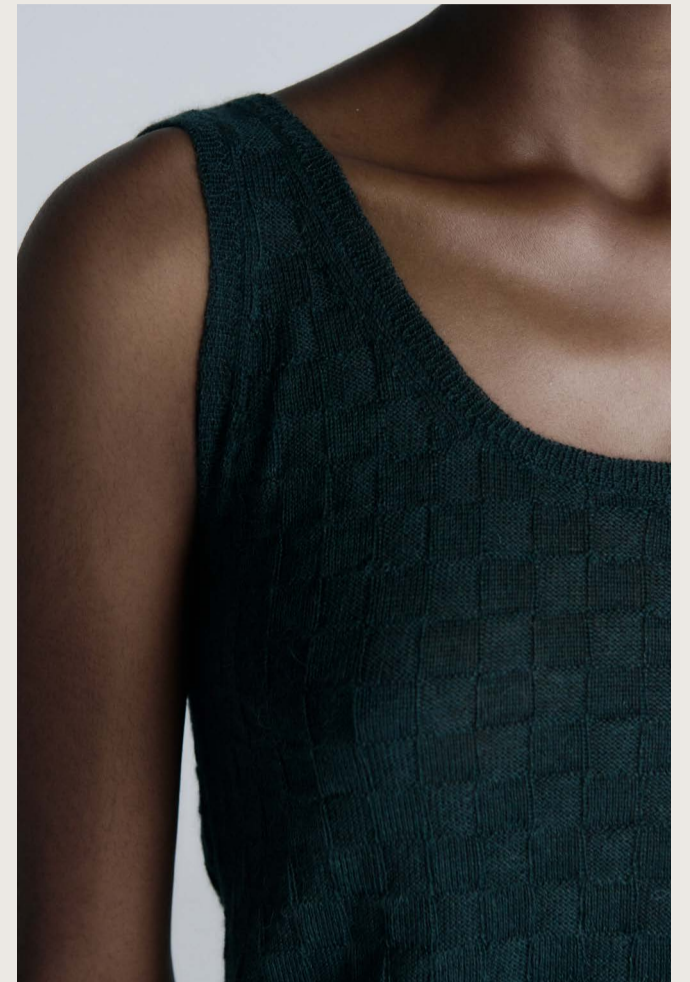

TAKI TANKTOP FW24TOP11GRE

XS . S . M . L . XL - Green
100% Royal Alpaca

WS $160.00
RRP $400.00