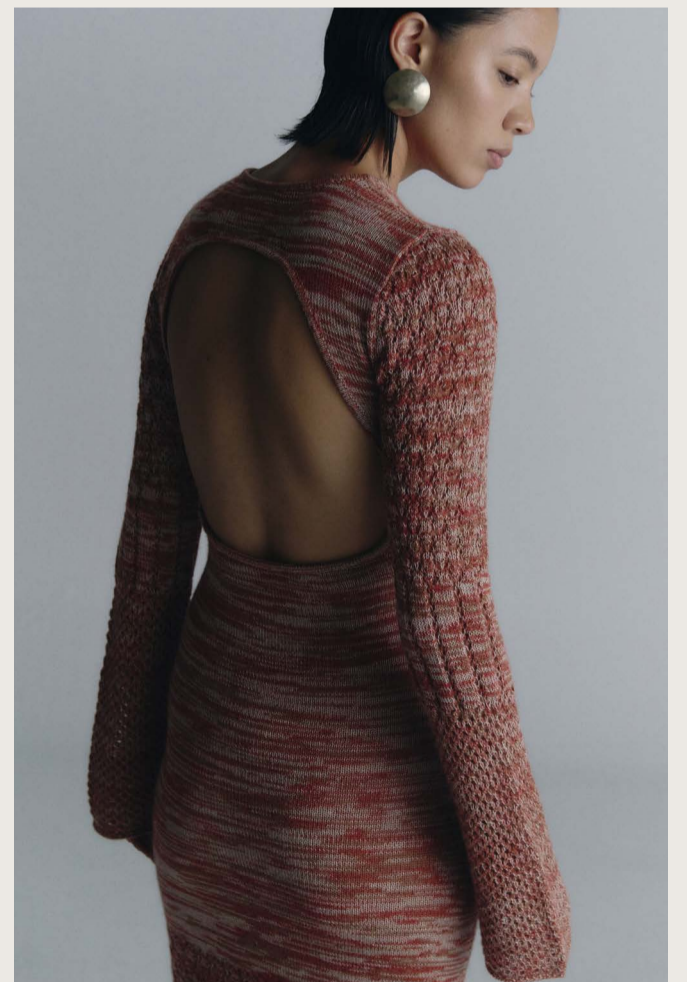

XS . S . M . L . XL - Lacre / Beige
100% Baby Alpaca

WS $320.00
RRP $800.00