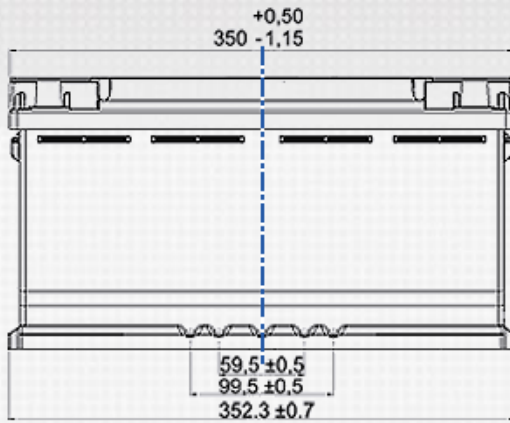

ORDER INFORMATION

European Type No. (ETN):	930 090 080
Article Number:	930 090 080 B91 2
Short Code:	LFD 90
Barcode:	4016987141120
Packaging Unit:	1
Quantity per Pallet:	36

TECHNICAL INFORMATION

Voltage [V]:	12	Height [mm]:	190
Battery Capacity [Ah]:	90	Base Hold-down:	B13
Battery Capacity 5h [Ah]:	77	Layout:	0
Cold Cranking Amps (CCA), EN [A]:	800	Terminal Types:	1
Marine Cranking Amps (SAE) @ 0°C:	1000	Case Size:	H8/L5
Length [mm]:	353	Weight filled (kg):	24,600
Width [mm]:	175		