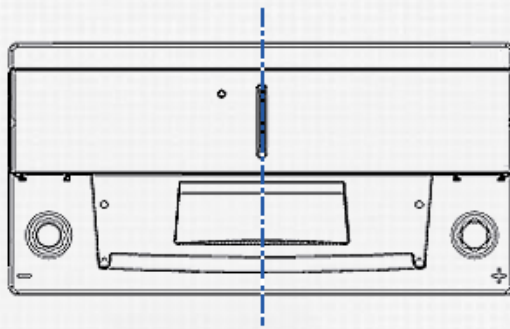

ORDER INFORMATION

European Type No. (ETN):	930 090 080
Article Number:	930 090 080 B91 2
Short Code:	LFD 90
Barcode:	4016987141120
Packaging Unit:	1
Quantity per Pallet:	36

TECHNICAL INFORMATION

Voltage [V]:	12	Height [mm]:	190
Battery Capacity [Ah]:	90	Base Hold-down:	B13
Battery Capacity 5h [Ah]:	77	Layout:	0
Cold Cranking Amps (CCA), EN [A]:	800	Terminal Types:	1
Marine Cranking Amps (SAE) @ 0°C:	1000	Case Size:	H8/L5
Length [mm]:	353	Weight filled (kg):	24,600
Width [mm]:	175		