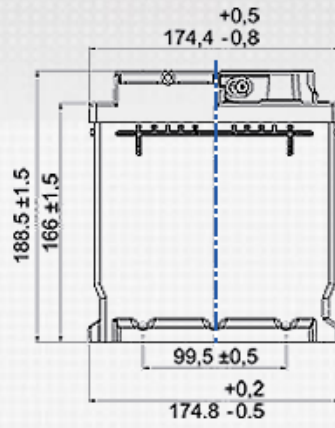

ORDER INFORMATION

European Type No. (ETN):	930 090 080
Article Number:	930 090 080 B91 2
Short Code:	LFD 90
Barcode:	4016987141120
Packaging Unit:	1
Quantity per Pallet:	36

TECHNICAL INFORMATION

Voltage [V]:	12	Height [mm]:	190
Battery Capacity [Ah]:	90	Base Hold-down:	B13
Battery Capacity 5h [Ah]:	77	Layout:	0
Cold Cranking Amps (CCA), EN [A]:	800	Terminal Types:	1
Marine Cranking Amps (SAE) @ 0°C:	1000	Case Size:	H8/L5
Length [mm]:	353	Weight filled (kg):	24,600
Width [mm]:	175		