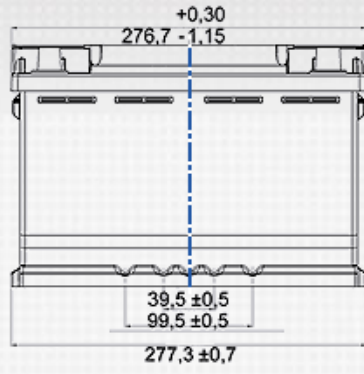

ORDER INFORMATION

European Type No. (ETN):	930 075 065
Article Number:	930 075 065 B91 2
Short Code:	LFD 75
Barcode:	4016987141113
Packaging Unit:	1
Quantity per Pallet:	48

TECHNICAL INFORMATION

Voltage [V]:	12	Height [mm]:	190
Battery Capacity [Ah]:	75	Base Hold-down:	B13
Battery Capacity 5h [Ah]:	64	Layout:	0
Cold Cranking Amps (CCA), EN [A]:	650	Terminal Types:	1
Marine Cranking Amps (SAE) @ 0°C:	813	Case Size:	H6/L3
Length [mm]:	278	Weight filled (kg):	19,500
Width [mm]:	175		