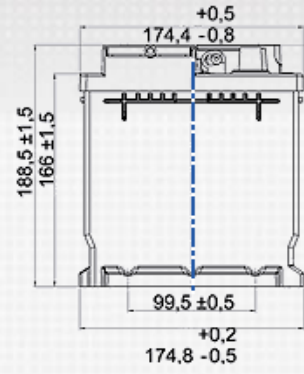

ORDER INFORMATION

European Type No. (ETN):	930 075 065
Article Number:	930 075 065 B91 2
Short Code:	LFD 75
Barcode:	4016987141113
Packaging Unit:	1
Quantity per Pallet:	48

TECHNICAL INFORMATION

Voltage [V]:	12	Height [mm]:	190
Battery Capacity [Ah]:	75	Base Hold-down:	B13
Battery Capacity 5h [Ah]:	64	Layout:	0
Cold Cranking Amps (CCA), EN [A]:	650	Terminal Types:	1
Marine Cranking Amps (SAE) @ 0°C:	813	Case Size:	H6/L3
Length [mm]:	278	Weight filled (kg):	19,500
Width [mm]:	175		