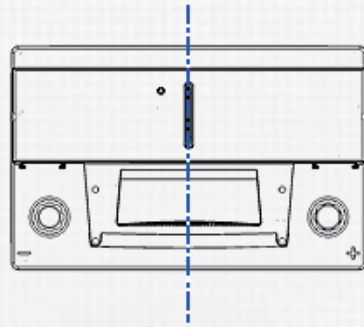

ORDER INFORMATION

European Type No. (ETN):	930 075 065
Article Number:	930 075 065 B91 2
Short Code:	LFD 75
Barcode:	4016987141113
Packaging Unit:	1
Quantity per Pallet:	48

TECHNICAL INFORMATION

Voltage [V]:	12	Height [mm]:	190
Battery Capacity [Ah]:	75	Base Hold-down:	B13
Battery Capacity 5h [Ah]:	64	Layout:	0
Cold Cranking Amps (CCA), EN [A]:	650	Terminal Types:	1
Marine Cranking Amps (SAE) @ 0°C:	813	Case Size:	H6/L3
Length [mm]:	278	Weight filled (kg):	19,500
Width [mm]:	175		