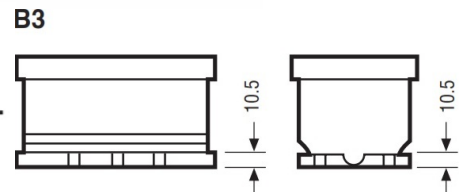

Battery Hold-down

Data Sheet generated on 26/02/2020 - E&OE