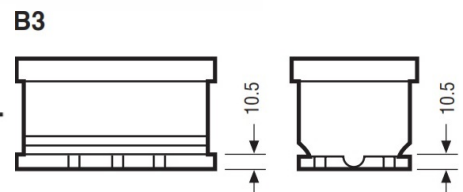

Weights & Measures

Mean Weight with Acid	16.6kg
-----------------------	--------

Container Features

Case Type	L2 DIN EFB
Terminal Type	T1
Hold Down	B3
State of Charge Indicator	✓
Handles	✓
End Venting	✓
Lid Type	SMF Double Lid

Technology

Flame Arrestor	✓
Technology	Ca/Ca
Separator	PE
VDA Roll Over Test	✓
Recommended Charge Rate	4A
Performance Marking	W3-C2-V3-M1

Terminal Type

T1

Standard DIN Post

Positive Terminal

Negative Terminal

Cell Assembly Layout

Battery Hold-down

Data Sheet generated on 25/02/2020 - E&OE