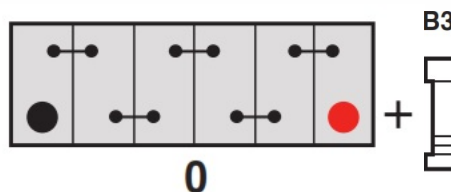

Cell Assembly Layout