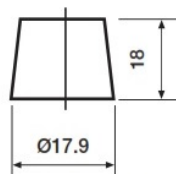

Negative Terminal