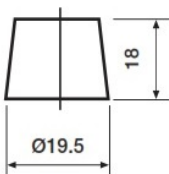

Terminal Type

T1

Standard DIN Post

Positive Terminal