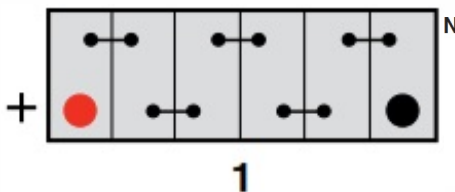

Mean Weight with Acid	34kg
-----------------------	------

Container Features

Case Type	Euro Compact High D3
Cell Layout	1
Hold Down	N
Handles	✓
Lid Type	Raised Plug

Technology

Technology	Sb/Ca
Recommended Charge Rate	6A
Performance Marking	W2-C2-V2-E1

Terminal Type

T1

Standard DIN Post

Positive Terminal

Negative Terminal

Battery Hold-down

Data Sheet generated on 30/09/2019 - E&OE