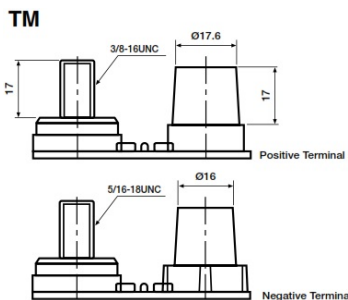

Yuasa Technical Data Sheet

Yuasa M31-EFB - Marine Batteries

Performance

Voltage	12V
Capacity (20-hour)	100Ah
Cold Cranking Amps (EN1)	750A

Dimensions

Length	330mm
Width	173mm
Height	240mm

Weights & Measures

Mean Weight with Acid	26kg
-----------------------	------

Container Features

Case Type	GR31 BCI
Cell Layout	1
Hold Down	N
State of Charge Indicator	✓
Handles	✓
End Venting	✓
Semi-Traction Features	✓
Lid Type	SMF Double Lid

Technology

Flame Arrestor	✓
Technology	Ca/Ca
Separator	PE
Recommended Charge Rate	7A

Terminal Type

Cell Assembly Layout

Battery Hold-down

Data Sheet generated on 23/02/2022 - E&OE