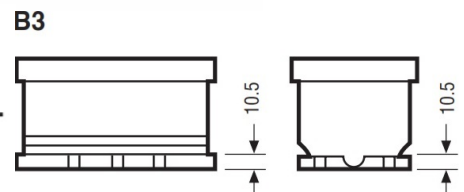

Battery Hold-down

Data Sheet generated on 13/02/2020 - E&OE