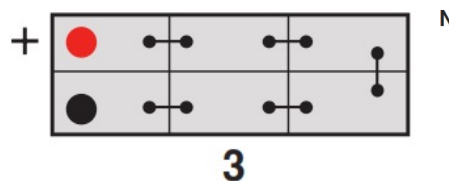

Technology

Flame Arrestor Technology	✓
Separator	Ca/Ca
Recommended Charge Rate	PE
	10A

Terminal Type

T1

Standard DIN Post

Cell Assembly Layout

Battery Hold-down

Data Sheet generated on 23/02/2022 - E&OE