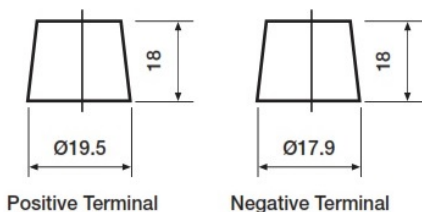

Yuasa Technical Data Sheet

Yuasa DLMB-185 - Leisure Batteries

Performance

Voltage	12V
Capacity (20-hour)	185Ah
Cold Cranking Amps (EN1)	1200A

Dimensions

Length	511mm
Width	222mm
Height	215mm

Weights & Measures

Mean Weight with Acid	46.4kg
-----------------------	--------

Container Features

Case Type	DIN B
Cell Layout	3
Hold Down	N
State of Charge Indicator	✓
Handles	✓
End Venting	✓
Semi-Traction Features	✓
Lid Type	SMF Double Lid

Technology

Flame Arrestor Technology	✓
Separator	Ca/Ca
Recommended Charge Rate	PE
	10A

Terminal Type

T1

Standard DIN Post

Cell Assembly Layout

Battery Hold-down

Data Sheet generated on 23/02/2022 - E&OE