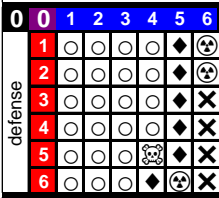

Gm G A PIM FO +/-
78 22 22 83 - +0

Brian Smith
L 1972-73 **19**

rc as bk fo pn inj
12 1 1 0 0 +2

HSA