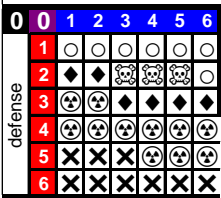

Cleland Mortson

R 1972-73 **9**

rc as bk fo pn inj
13 2 1 0 3 +5

HSA

Gm	G	A	PIM	FO	+/-
67	13	16	95	-	+0