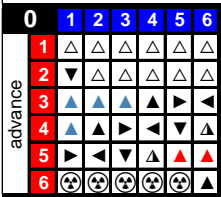

Cleland Mortson

R 1972-73 **9**

rc as bk fo pn inj
13 2 1 0 3 +5

HSA

Gm	G	A	PIM	FO	+/-
67	13	16	95	-	+0