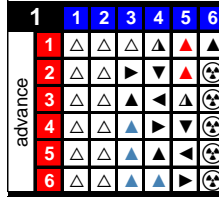

Gm G A PIM FO +/-
77 21 45 120 - +0

Brian McDonald
R 1972-73 **8**

rc as bk fo pn inj
14 2 1 0 2 +5

HSA