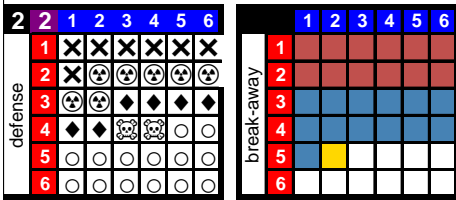

Gm G A PIM FO +/-
69 9 20 112 - +0

Gord Kannegiesser
D 1972-73 **5**

rc as bk fo pn inj
0 2 2 0 1 +2