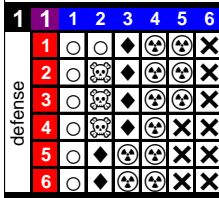

Brian Smith
L 1972-73 **19**

rc as bk fo pn inj
12 1 1 0 0 +2

HSA

Gm G A PIM FO +/-
48 7 6 19 - +0

Larry Lund
C 1972-73 **13**

rc as bk fo pn inj
14 5 1 2 3 +5

HSA

Gm G A PIM FO +/-
77 21 45 120 - +0