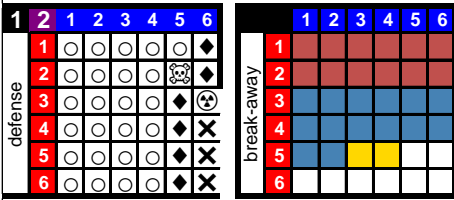

Brian McDonald
R 1972-73 **8**

rc as bk fo pn inj
14 2 1 0 2 +5

HSA

Gm G A PIM FO +/-
71 20 20 78 - +0

Jack Stanfield
L 1972-73 **18**

rc as bk fo pn inj
10 1 1 0 0 +5

Gm G A PIM FO +/-
71 8 12 8 - +0

Larry Hale
D 1972-73 **17**