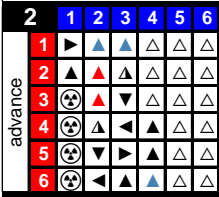

Duke Harris
R 1972-73 **15**

rc as bk fo pn inj
15 1 1 0 0 +5

HSA

Gm G A PIM FO +/-
75 30 12 14 - +0

Frank Hughes
L 1972-73 **7**

rc as bk fo pn inj
14 2 1 0 0 +5

HSA

Gm G A PIM FO +/-
77 22 19 41 - +0