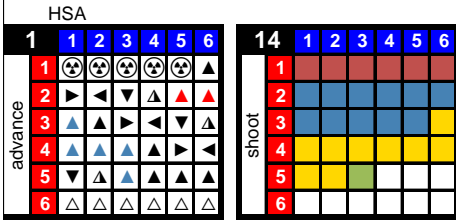

Gm G A PIM FO +/-
69 9 20 112 - +0

Gord Kannegiesser
D 1972-73 **5**

rc as bk fo pn inj
0 2 2 0 1 +2