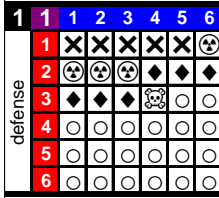

Ted Taylor
L 1972-73 **14**

rc as bk fo pn inj
16 4 1 0 2 +5

HSA

Gm G A PIM FO +/-
73 34 42 103 - +0

Gord Labossiere
C 1972-73 **10**

rc as bk fo pn inj
16 6 1 2 0 +5

HSA

Gm G A PIM FO +/-
78 36 60 56 - +0