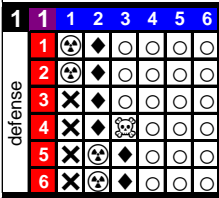

Duke Harris
R 1972-73 **15**

rc as bk fo pn inj
15 1 1 0 0 +5

HSA

Gm G A PIM FO +/-
75 30 12 14 - +0

Frank Hughes
L 1972-73 **7**

rc as bk fo pn inj
14 2 1 0 0 +5

HSA

Gm G A PIM FO +/-
77 22 19 41 - +0