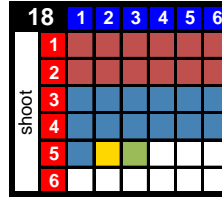

Gm G A PIM FO +/-
78 36 60 56 - +0

Duke Harris
R 1972-73 **15**

rc as bk fo pn inj
15 1 1 0 0 +5

HSA