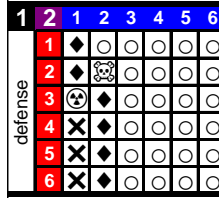

Gm G A PIM FO +/-
78 36 60 56 - +0

Duke Harris
R 1972-73 **15**

rc as bk fo pn inj
15 1 1 0 0 +5

HSA