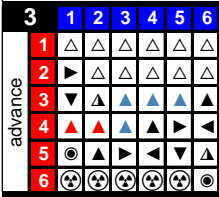

Ted Taylor
L 1972-73 **14**

rc as bk fo pn inj
16 4 1 0 2 +5

HSA

Gm G A PIM FO +/-
73 34 42 103 - +0

Gord Labossiere
C 1972-73 **10**

rc as bk fo pn inj
16 6 1 2 0 +5

HSA

Gm G A PIM FO +/-
78 36 60 56 - +0