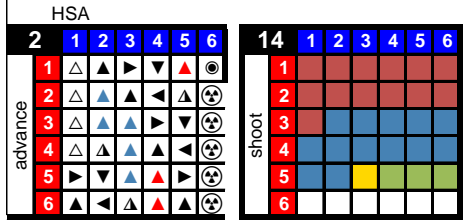

Gm G A PIM FO +/-
73 16 48 158 - +0

Ray Larose
D 1972-73 **3**

rc as bk fo pn inj
3 1 2 0 0 +5