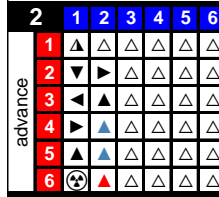

Gm G A PIM FO +/-
78 36 60 56 - +0

Duke Harris
R 1972-73 **15**

rc as bk fo pn inj
15 1 1 0 0 +5

HSA