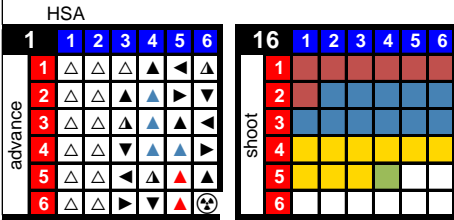

Brian McDonald
R 1972-73 **8**

rc as bk fo pn inj
14 2 1 0 2 +5

HSA

Gm G A PIM FO +/-
71 20 20 78 - +0

Jack Stanfield
L 1972-73 **18**

rc as bk fo pn inj
10 1 1 0 0 +5

Gm G A PIM FO +/-
71 8 12 8 - +0

Larry Hale
D 1972-73 **17**