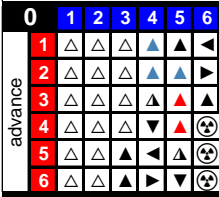

Gm G A PIM FO +/-
78 22 22 83 - +0

Brian Smith
L 1972-73 **19**

rc as bk fo pn inj
12 1 1 0 0 +2

HSA