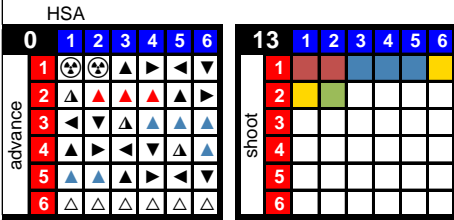

rc as bk fo pn inj
5 3 2 0 0 +5

Gm G A PIM FO +/-
68 4 26 65 - +0

Poul Popiel
D 1972-73 **6**

rc as bk fo pn inj
5 5 2 0 3 +5

Gm G A PIM FO +/-
73 16 48 158 - +0

Ray Larose
D 1972-73 **3**

rc as bk fo pn inj
3 1 2 0 0 +5