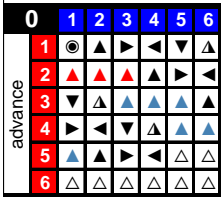

Bill Prentice

D 1972-73 **22**

rc as bk fo pn inj
2 3 2 0 0 -5

HSA

Gm	G	A	PIM	FO	+/-
3	0	1	0	-	+0