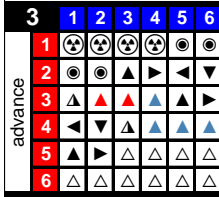

Ted Taylor
L 1972-73 **14**

rc as bk fo pn inj
16 4 1 0 2 +5

HSA

Gm G A PIM FO +/-
73 34 42 103 - +0

Gord Labossiere
C 1972-73 **10**

rc as bk fo pn inj
16 6 1 2 0 +5

HSA

Gm G A PIM FO +/-
78 36 60 56 - +0