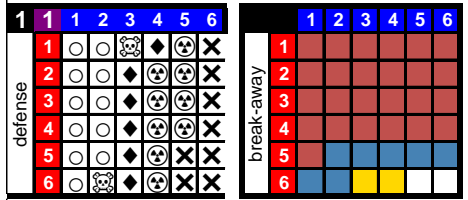

Gm G A PIM FO +/-
73 16 48 158 - +0

Ray Larose
D 1972-73 **3**

rc as bk fo pn inj
3 1 2 0 0 +5