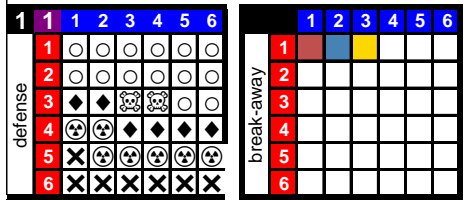

Gm G A PIM FO +/-
45 0 10 32 - +0

John Schella
D 1972-73 **2**

rc as bk fo pn inj
4 2 2 0 3 +5