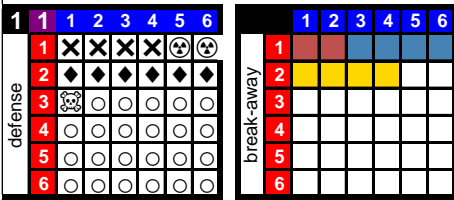

rc as bk fo pn inj
5 3 2 0 0 +5

Gm G A PIM FO +/-
68 4 26 65 - +0

Poul Popiel
D 1972-73 **6**

rc as bk fo pn inj
5 5 2 0 3 +5

Gm G A PIM FO +/-
73 16 48 158 - +0

Ray Larose
D 1972-73 **3**

rc as bk fo pn inj
3 1 2 0 0 +5