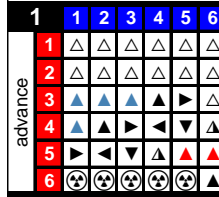

Murray Hall
C 1972-73 **11**

rc as bk fo pn inj
16 4 1 2 1 +5

HSA

Gm G A PIM FO +/-
76 28 42 84 - +0

Don Grierson
R 1972-73 **21**

rc as bk fo pn inj
14 2 1 0 2 +5

HSA

Gm G A PIM FO +/-
78 22 22 83 - +0