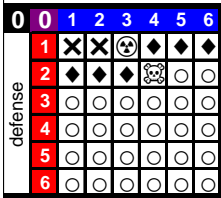

Bill Prentice

D 1972-73 **22**

rc as bk fo pn inj
2 3 2 0 0 -5

HSA

Gm	G	A	PIM	FO	+/-
3	0	1	0	-	+0