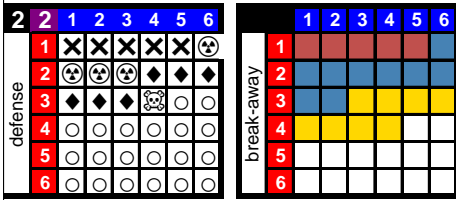

Gm G A PIM FO +/-
68 4 26 65 - +0

Poul Popiel
D 1972-73 **6**

rc as bk fo pn inj
5 5 2 0 3 +5