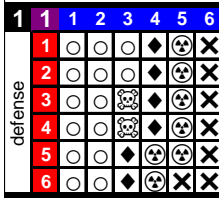

Gm G A PIM FO +/-
77 22 19 41 - +0

Murray Hall
C 1972-73 **11**

rc as bk fo pn inj
16 4 1 2 1 +5

HSA