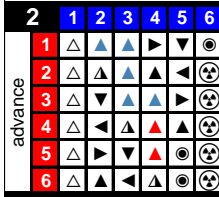

Brian Smith
L 1972-73 **19**

rc as bk fo pn inj
12 1 1 0 0 +2

HSA

Gm G A PIM FO +/-
48 7 6 19 - +0

Larry Lund
C 1972-73 **13**

rc as bk fo pn inj
14 5 1 2 3 +5

HSA

Gm G A PIM FO +/-
77 21 45 120 - +0