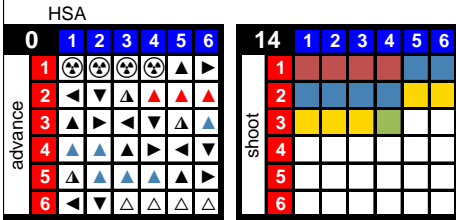

Gm G A PIM FO +/-
68 4 26 65 - +0

Poul Popiel
D 1972-73 **6**

rc as bk fo pn inj
5 5 2 0 3 +5