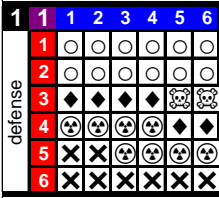

Ted Taylor
L 1972-73 **14**

rc as bk fo pn inj
16 4 1 0 2 +5

HSA

Gm G A PIM FO +/-
73 34 42 103 - +0

Gord Labossiere
C 1972-73 **10**

rc as bk fo pn inj
16 6 1 2 0 +5

HSA

Gm G A PIM FO +/-
78 36 60 56 - +0