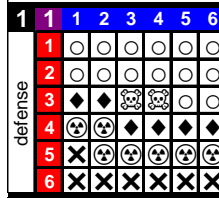

Murray Hall
C 1972-73 **11**

rc as bk fo pn inj
16 4 1 2 1 +5

HSA

Gm G A PIM FO +/-
76 28 42 84 - +0

Don Grierson
R 1972-73 **21**

rc as bk fo pn inj
14 2 1 0 2 +5

HSA

Gm G A PIM FO +/-
78 22 22 83 - +0