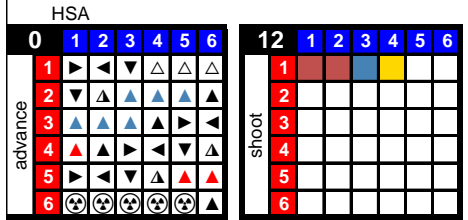

Gm G A PIM FO +/-
45 0 10 32 - +0

John Schella
D 1972-73 **2**

rc as bk fo pn inj
4 2 2 0 3 +5