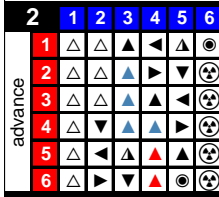

Gm G A PIM FO +/-
77 22 19 41 - +0

Murray Hall
C 1972-73 **11**

rc as bk fo pn inj
16 4 1 2 1 +5

HSA