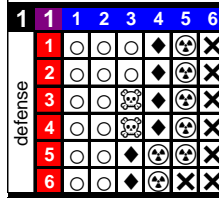

Gm G A PIM FO +/-
77 21 45 120 - +0

Brian McDonald
R 1972-73 **8**

rc as bk fo pn inj
14 2 1 0 2 +5

HSA