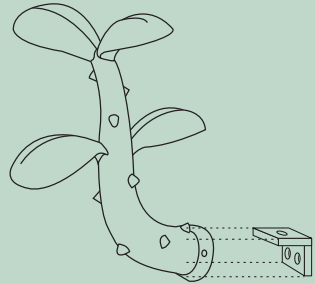

HOW TO ASSEMBLE THE FEET

FRONT

BACK

curved part outwards

HOW TO ASSEMBLE THE ADD-ONS

The add-ons can be placed on the back **ONLY ON THE LEFT**, while on the armrests on **BOTH SIDES**

1 Choose the orientation of your ADD-ONS from this range of suggested options.

Snail

Mushrooms/
Sprout

2 Fix the plate to the sofa/armchair

3 Slide the add-on through the plate and turn the top screw

SELETTI

+

MARCANTONIO

SELETTI S.P.A.