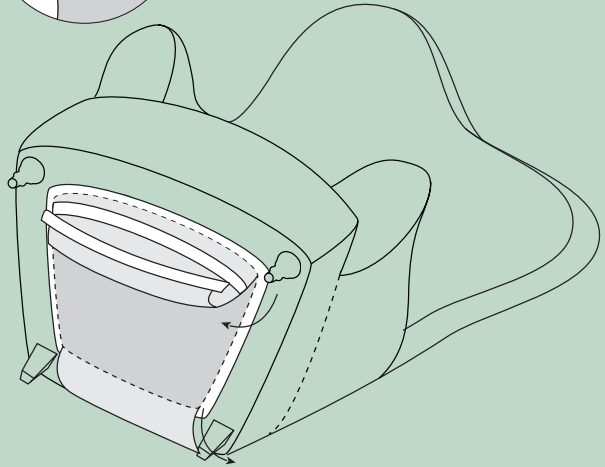

SOFA SPECIFICATIONS

ARMCHAIR SPECIFICATIONS

HOW TO REMOVE THE COVER

- 1** Remove the add-ons

- 2** Tilt, open the base and remove the seat part from the velcro

- 3** Open the velcro on the sides

- 4** Remove the cover

- 5** When reassembling, the VELCRO MUST BE REPOSITIONED CORRECTLY to ensure that the cover is well pulled

MATERIALS

Fabric: Polyester

Structure:

Wood, Polyurethane

REMOVABLE COVER

The cover can be entirely removed to allow washing.