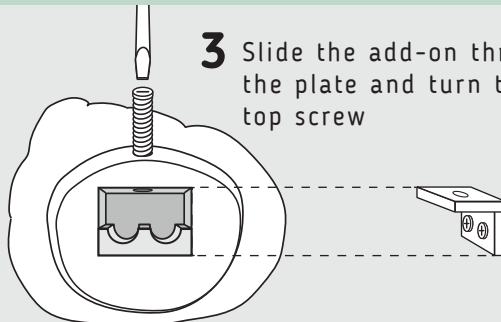

HOW TO ASSEMBLE THE FEET

FRONT

BACK

curved part outwards

HOW TO ASSEMBLE THE ADD-ONS

The add-ons can be placed on the back **ONLY ON THE LEFT**, while on the armrests on **BOTH SIDES**

1 Choose the orientation of your ADD-ONS from this range of suggested options.

Snail

Mushrooms/
Sprout

2 Fix the plate to the sofa/armchair

3 Slide the add-on through the plate and turn the top screw

SELETTI

+

MARCANTONIO

SELETTI S.P.A.