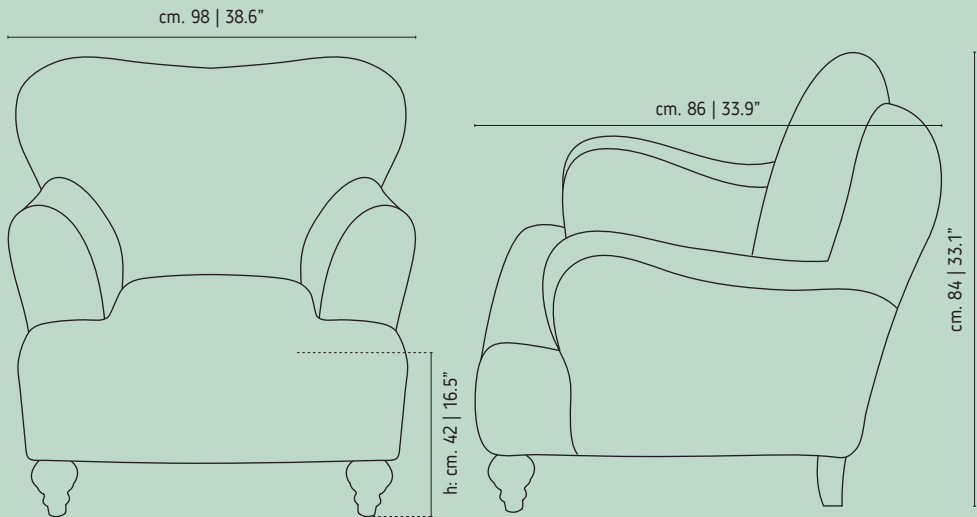

ARMCHAIR SPECIFICATIONS