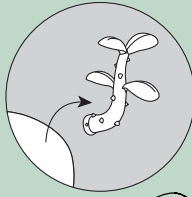

Snail_14630
cm.7x8,3 h.16 ≈
2.8"x3.2" h.6.3" ≈

Snail color_14630COL
cm.7x8,3 h.16 ≈
2.8"x3.2" h.6.3" ≈

Sprout_14635
cm 13x16 h.20 ≈
5.1"x6.3" h.7.9" ≈

Sprout color_14635COL
cm 13x16 h.20 ≈
5.1"x6.3" h.7.9" ≈

SOFA SPECIFICATIONS

ARMCHAIR SPECIFICATIONS

HOW TO REMOVE THE COVER

- 1** Remove the add-ons

- 2** Tilt, open the base and remove the seat part from the velcro

- 3** Open the velcro on the sides

- 4** Remove the cover

- 5** When reassembling, the VELCRO MUST BE REPOSITIONED CORRECTLY to ensure that the cover is well pulled

MATERIALS

Fabric: Polyester

Structure:

Wood, Polyurethane

REMOVABLE COVER

The cover can be entirely removed to allow washing.