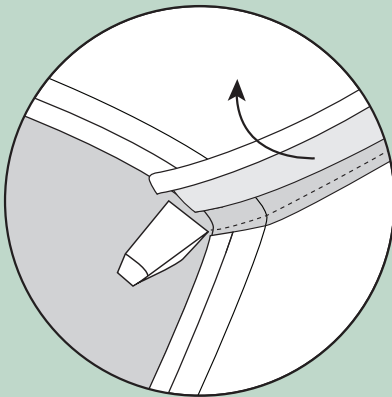

Snail_14630
cm.7x8,3 h.16 ≈
2.8"x3.2" h.6.3" ≈

Snail color_14630COL
cm.7x8,3 h.16 ≈
2.8"x3.2" h.6.3" ≈

Sprout_14635
cm 13x16 h.20 ≈
5.1"x6.3" h.7.9" ≈

Sprout color_14635COL
cm 13x16 h.20 ≈
5.1"x6.3" h.7.9" ≈

SOFA SPECIFICATIONS

ARMCHAIR SPECIFICATIONS

HOW TO REMOVE THE COVER

- 1** Remove the add-ons

- 2** Tilt, open the base and remove the seat part from the velcro

- 3** Open the velcro on the sides

- 4** Remove the cover