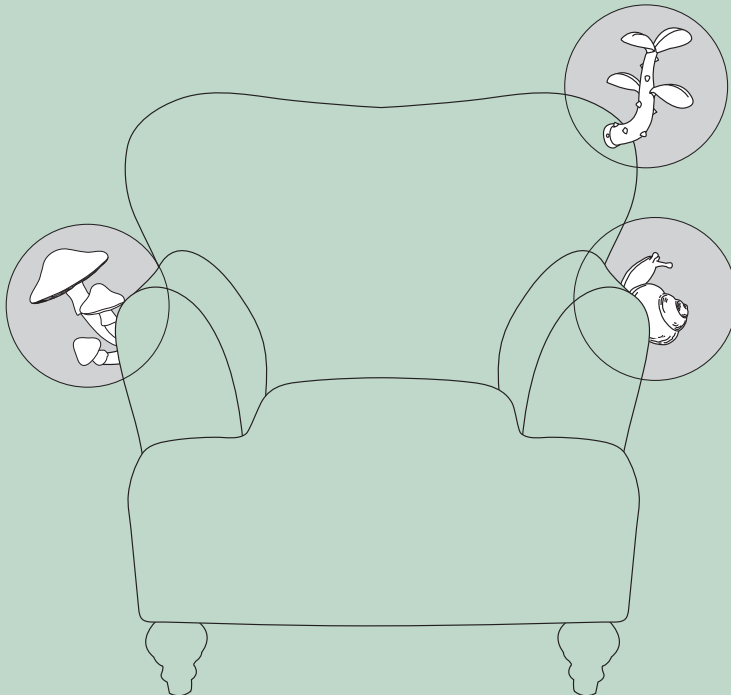

HOW TO ASSEMBLE THE FEET

FRONT

BACK

curved part outwards

HOW TO ASSEMBLE THE ADD-ONS

The add-ons can be placed on the back **ONLY ON THE LEFT**, while on the armrests on **BOTH SIDES**

1 Choose the orientation of your ADD-ONS from this range of suggested options.

Snail

Mushrooms/
Sprout

2 Fix the plate to the sofa/armchair

3 Slide the add-on through the plate and turn the top screw

SELETTI

+

MARCANTONIO

SELETTI S.P.A.