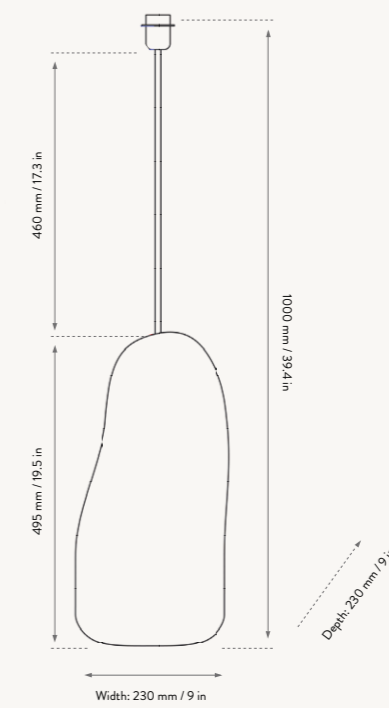

HEBE LAMP BASE LARGE