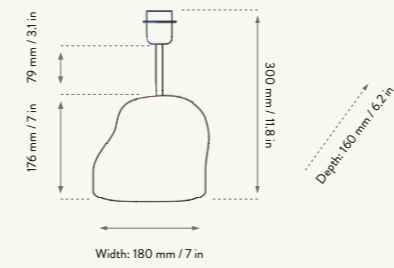

Recommended light source: LED bulb, max. 15W, dimmerable

100551101
Dark Grey

100325719
Deep Blue

100325202
Off-White

HEBE LAMP BASE SMALL

Size: H: 30 x W: 18 x D: 16 cm
H: 11.8 x W: 7.1 x D: 6.3 in
Material: Ceramic base with brass rod for socket E27.
2 metre twisted fabric cord with dimmer
Care: Wipe with a dry cloth
Info: Voltage: 220-240V - 50Hz.
Light source: Max 15 W LED,
Dimmerable Light bulb
not included. Only approved for EU/NO
CH/UK (UK plug version for UK) and s
parate version for US. Registered design
Net. weight: 1.5 kg
Packsize: 2

100552101
Dark Grey

100327719
Deep Blue

100327202
Off-White

HEBE LAMP BASE MEDIUM

Size: H: 43 x W: 16.5 x D: 14 cm
H: 16.9 x W: 6.5 x D: 5.5 in
Material: Ceramic base with brass rod for socket E27.
2 metre twisted fabric cord with dimmer
Care: Wipe with a dry cloth
Info: Voltage: 220-240V - 50Hz.
Light source: Max 15 W LED. Light bulb
not included. Only approved for EU/NO
CH/UK (UK plug version for UK) and
separate version for US. Registered design
Net. weight: 2.5 kg
Packsize: 2

HEBE LAMP BASE SMALL

HEBE LAMP BASE MEDIUM

100553101
Dark Grey

100328719
Deep Blue

100328202
Off-White

HEBE LAMP BASE LARGE

Size: H: 100 x W: 23 x D: 23 cm
H: 39.4 x W: 9.1 x D: 9.1 in
Material: Ceramic base with brass rod for socket E27.
2 metre twisted fabric cord with dimmer
Care: Wipe with a dry cloth
Info: Voltage: 220-240V - 50Hz.
Light source: Max 15 W LED. Light bulb
not included. Only approved for EU/NO
CH/UK (UK plug version for UK) and
separate version for US. Registered design
Net. weight: 5.7 kg
Packsize: 2