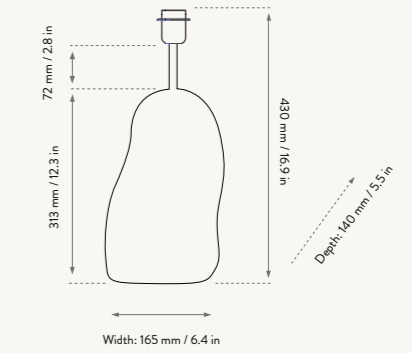

Recommended light source: LED bulb, max. 15W, dimmerable

100551101
Dark Grey

100325719
Deep Blue

100325202
Off-White

HEBE LAMP BASE SMALL

Size: H: 30 x W: 18 x D: 16 cm
H: 11.8 x W: 7.1 x D: 6.3 in
Material: Ceramic base with brass rod for socket E27.
2 metre twisted fabric cord with dimmer
Care: Wipe with a dry cloth
Info: Voltage: 220-240V - 50Hz.
Light source: Max 15 W LED,
Dimmerable Light bulb
not included. Only approved for EU/NO
CH/UK (UK plug version for UK) and s
parate version for US. Registered design
Net. weight: 1.5 kg
Packsize: 2

100552101
Dark Grey

100327719
Deep Blue

100327202
Off-White

HEBE LAMP BASE MEDIUM

Size: H: 43 x W: 16.5 x D: 14 cm
H: 16.9 x W: 6.5 x D: 5.5 in
Material: Ceramic base with brass rod for socket E27.
2 metre twisted fabric cord with dimmer
Care: Wipe with a dry cloth
Info: Voltage: 220-240V - 50Hz.
Light source: Max 15 W LED. Light bulb
not included. Only approved for EU/NO
CH/UK (UK plug version for UK) and
separate version for US. Registered design
Net. weight: 2.5 kg
Packsize: 2

HEBE LAMP BASE SMALL

HEBE LAMP BASE MEDIUM

100553101
Dark Grey

100328719
Deep Blue

100328202
Off-White

HEBE LAMP BASE LARGE

Size: H: 100 x W: 23 x D: 23 cm
H: 39.4 x W: 9.1 x D: 9.1 in
Material: Ceramic base with brass rod for socket E27.
2 metre twisted fabric cord with dimmer
Care: Wipe with a dry cloth
Info: Voltage: 220-240V - 50Hz.
Light source: Max 15 W LED. Light bulb
not included. Only approved for EU/NO
CH/UK (UK plug version for UK) and
separate version for US. Registered design
Net. weight: 5.7 kg
Packsize: 2