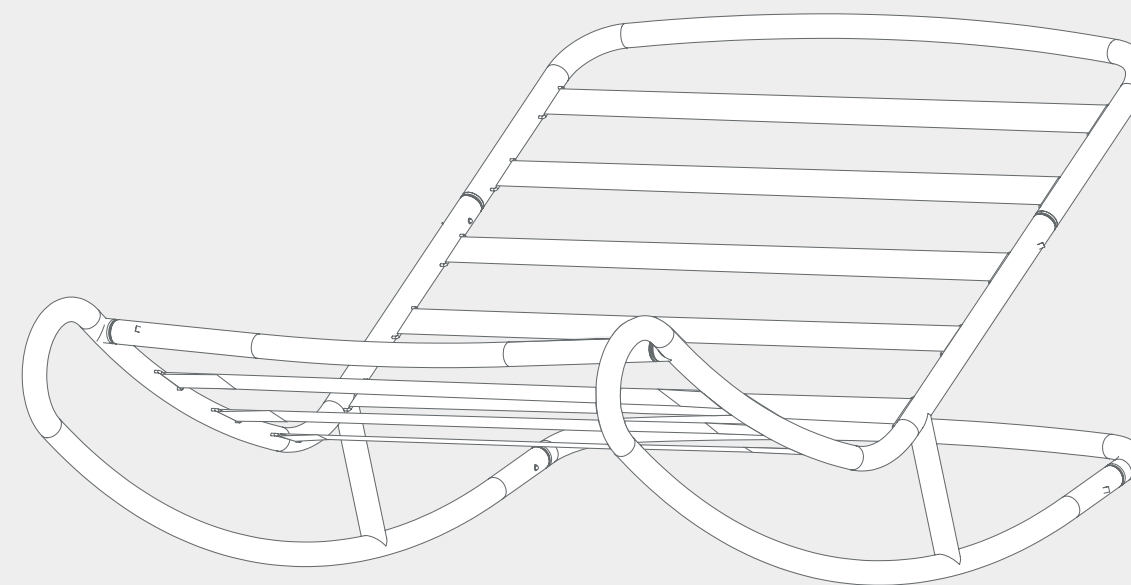

ROCK 'N ROLL

EN Manual
FR Manuel
DE Handbuch
ES Manual

fatboy

EN

WARNING

Do not allow children to use the Fatboy® rock 'n roll without direct adult supervision.

Never place a baby in the Fatboy® rock 'n roll.

Do not exceed maximum weight capacity of 120 kg / 265 lb for your Fatboy® rock 'n roll.

Care instructions: for maximum durability we suggest you store your Fatboy® rock 'n roll inside during rainy weather and at night.

WARRANTY INFORMATION

Visit our website service.fatboy.com for information on warranty on your product. Fatboy the original B.V. cannot accept any claim on warranty in event of: Damage or defects caused by use, operation or treatment of the product in ways that are inconsistent with normal personal or domestic use; repairs or attempts to repair undertaken by any party other than Fatboy the original B.V.

FR

AVERTISSEMENT

Le Fatboy® rock 'n roll ne doit pas être utilisé par des enfants s'ils ne sont pas surveillés directement par des adultes.

Ne placez jamais de bébés dans le Fatboy® rock 'n roll.

Ne dépassez pas le poids maximal prévu pour votre Fatboy® rock 'n roll, soit 120 kg (265 lb).

Instructions d'entretien: pour garantir sa longévité, nous vous recommandons de ne pas laisser votre Fatboy® rock 'n roll dehors la nuit et lorsqu'il pleut.

INFORMATION DE GARANTIE

Consultez la page service.fatboy.com sur notre site pour obtenir des informations sur la garantie de votre produit. Fatboy the original B.V. n'accepte aucune revendication au titre de la garantie dans les cas suivants : dommages ou défauts résultant d'une utilisation, d'un usage ou d'un traitement incompatibles avec un usage normal personnel ou domestique ; réparations ou tentatives de réparations réalisées par un tiers autre que Fatboy the original B.V.

DE

SICHERHEITSHINWEISE

Erlauben Sie Kindern nicht, den Fatboy® rock 'n roll ohne direkte Beaufsichtigung durch einen Erwachsenen zu benutzen.

Legen Sie niemals ein Baby in den Fatboy® rock 'n roll.

Überschreiten Sie nicht das zulässige Höchstgewicht von 120 kg / 265 lb bei Ihrem Fatboy® rock 'n roll.

Pflegehinweis: Für eine maximale Langlebigkeit empfehlen wir, dass Sie Ihren Fatboy® rock 'n roll bei Regen und während der Nacht im Innenbereich aufbewahren.

GARANTIEINFORMATIONEN

Consultez la page service.fatboy.com sur notre site pour obtenir des informations sur la garantie de votre produit. Fatboy the original B.V. n'accepte aucune revendication au titre de la garantie dans les cas suivants : dommages ou défauts résultant d'une utilisation, d'un usage ou d'un traitement incompatibles avec un usage normal personnel ou domestique ; réparations ou tentatives de réparations réalisées par un tiers autre que Fatboy the original B.V.

ES

ADVERTENCIA

No permita que los niños usen el rock 'n roll de Fatboy® sin la supervisión de un adulto.

No ponga nunca un bebé en el rock 'n roll de Fatboy®.

No exceda el peso máximo admisible de 120 kg (265 lb) en su rock 'n roll de Fatboy®.