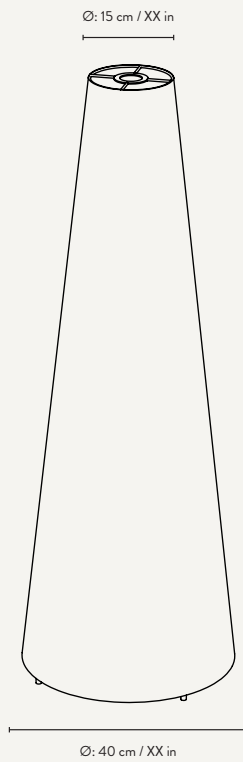

DOU FLOOR LAMP