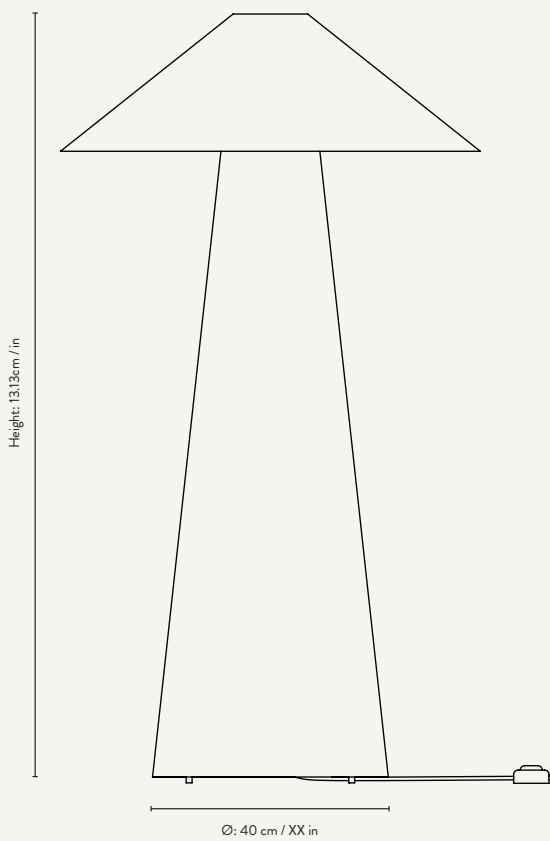

DOU FLOOR LAMP