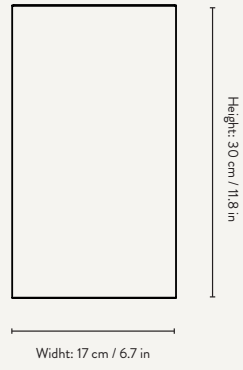

DOU WALL LAMPSHADE