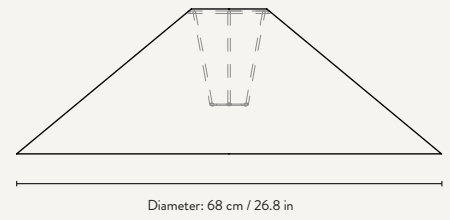

DOU FLOOR LAMP