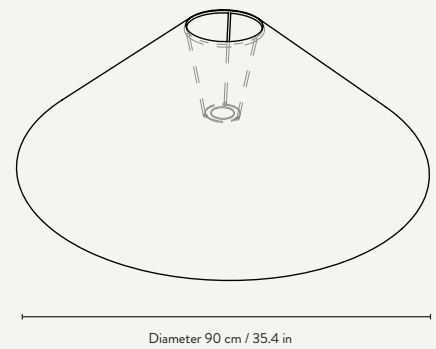

DOU FLOOR LAMP